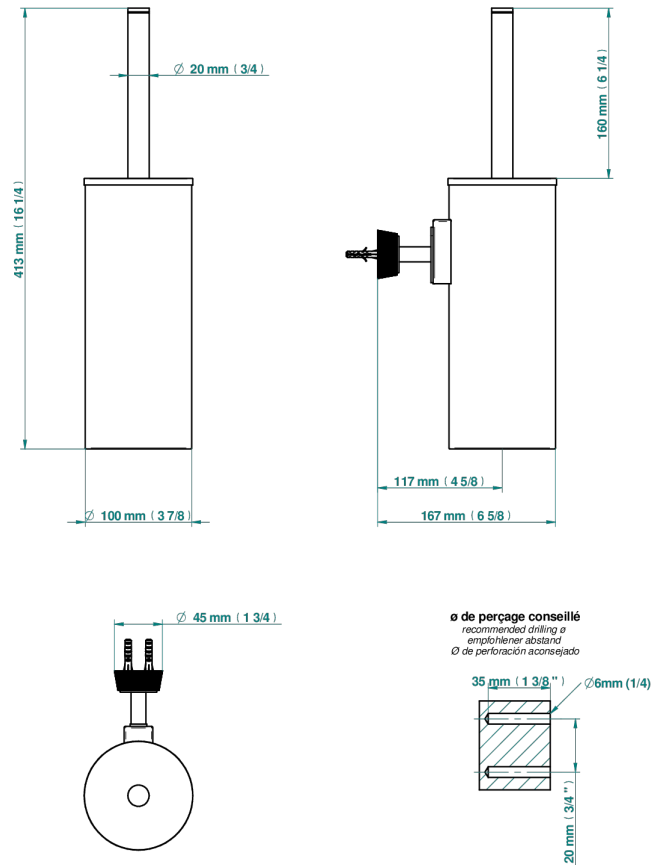

CORVAIR FIOR DI BOSCO

U8K-4720C

Metal toilet brush holder with brush with cover wall mounted

THG
PARIS

73031

19/02/2020

CHARACTERISTIC

- Corvoir Fior di Bosco
- Metal toilet brush holder with brush with cover wall mounted