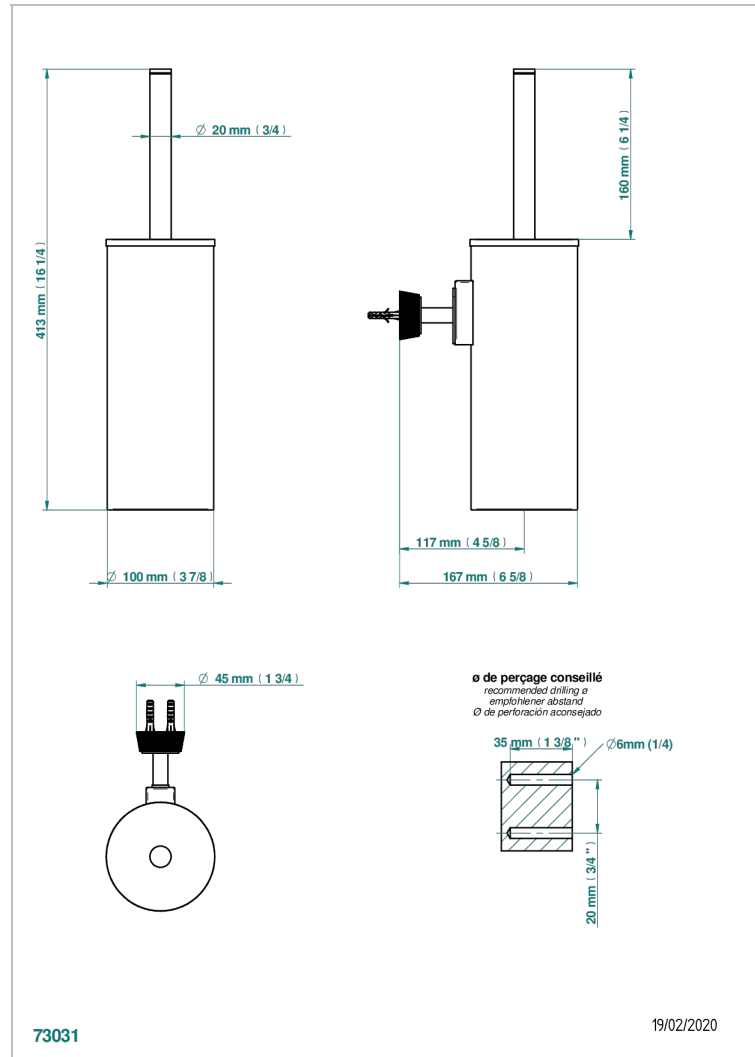

CORVAIR FIOR DI BOSCO

U8K-4720C

Wall mounted WC brush with cover and metal holder

THG[®]
PARIS

CHARACTERISTIC

- Corvaire Fior di Bosco
- Wall mounted WC brush with cover and metal holder

AVAILABLE FINITIONS