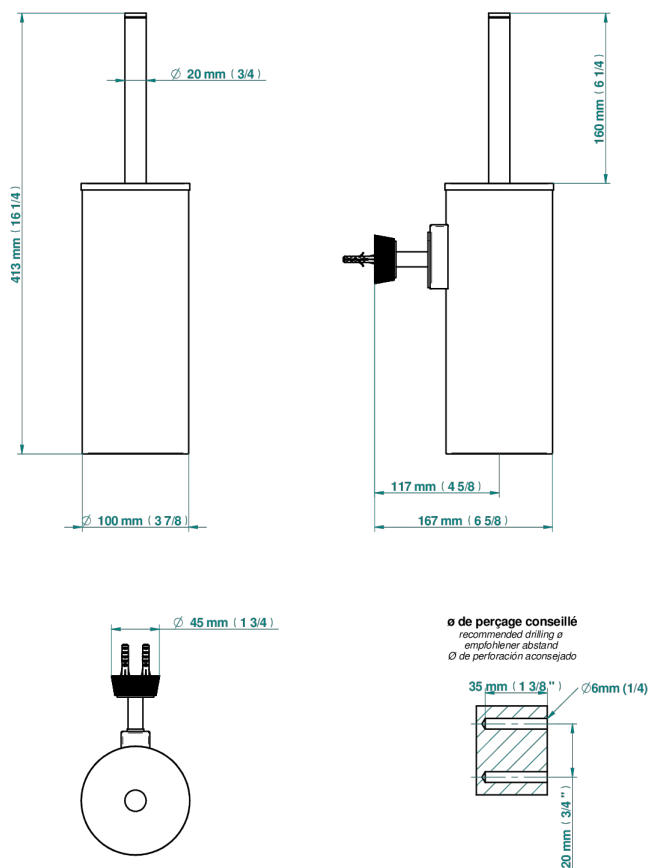

CORVAIR PORTORO WITH LEVER

U8J-4720C

Wall mounted WC brush with cover and metal holder

THG[®]
PARIS

73031

19/02/2020

CHARACTERISTIC

- Corvaair Portoro with lever
- Wall mounted WC brush with cover and metal holder