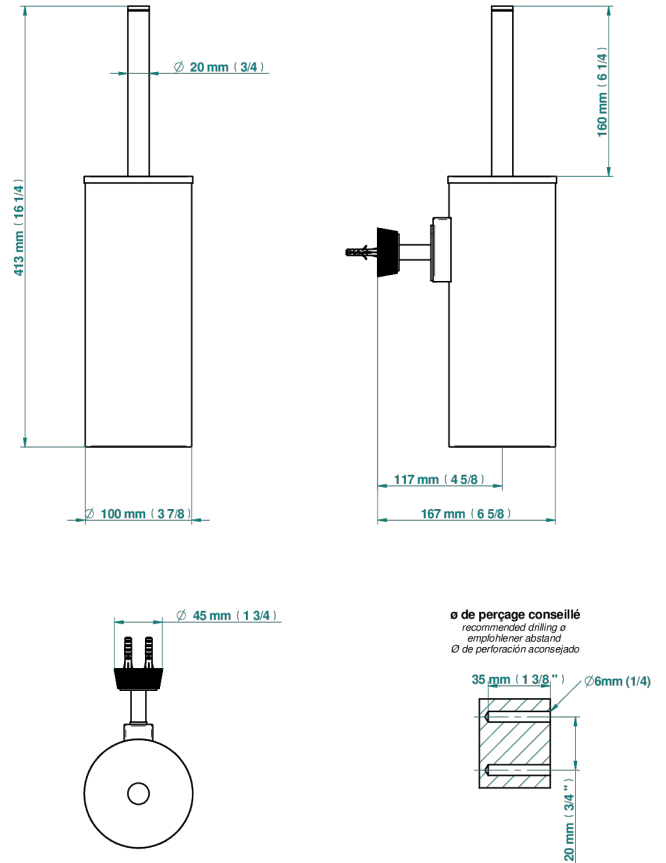

# CORVAIR PORTORO

U8H-4720C

Wall mounted WC brush with cover and metal holder

THG<sup>®</sup>  
PARIS

## CHARACTERISTIC

- Corvaair Portoro
- Wall mounted WC brush with cover and metal holder