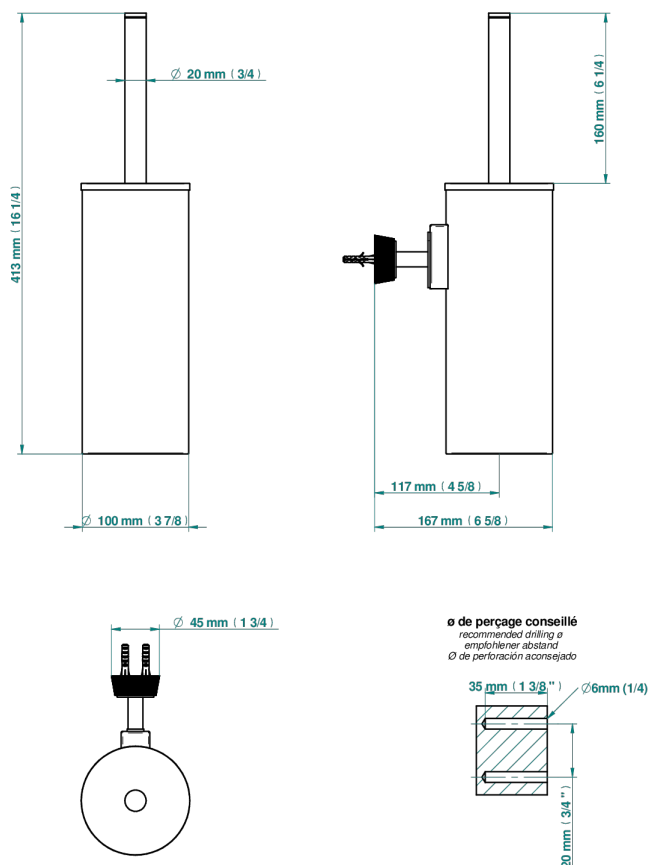

CORVAIR HOWLITE WITH LEVER HANDLES

U8G-4720C

THG
PARIS

Metal toilet brush holder with brush with cover wall mounted

73031

19/02/2020

CHARACTERISTIC

- Corvaire Howlite with lever handles
- Metal toilet brush holder with brush with cover wall mounted