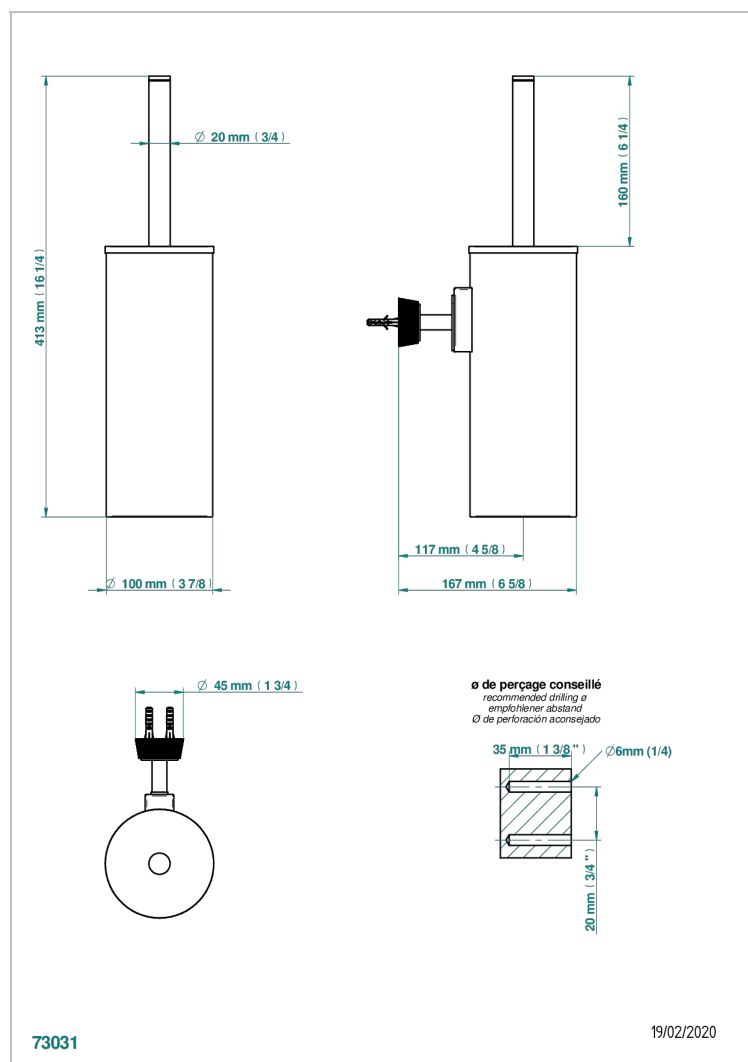

# CORVAIR HOWLITE WITH LEVER

U8G-4720C

THG<sup>®</sup>  
PARIS

Wall mounted WC brush with cover and metal holder

## CHARACTERISTIC

- Corvaire Howlite with lever
- Wall mounted WC brush with cover and metal holder