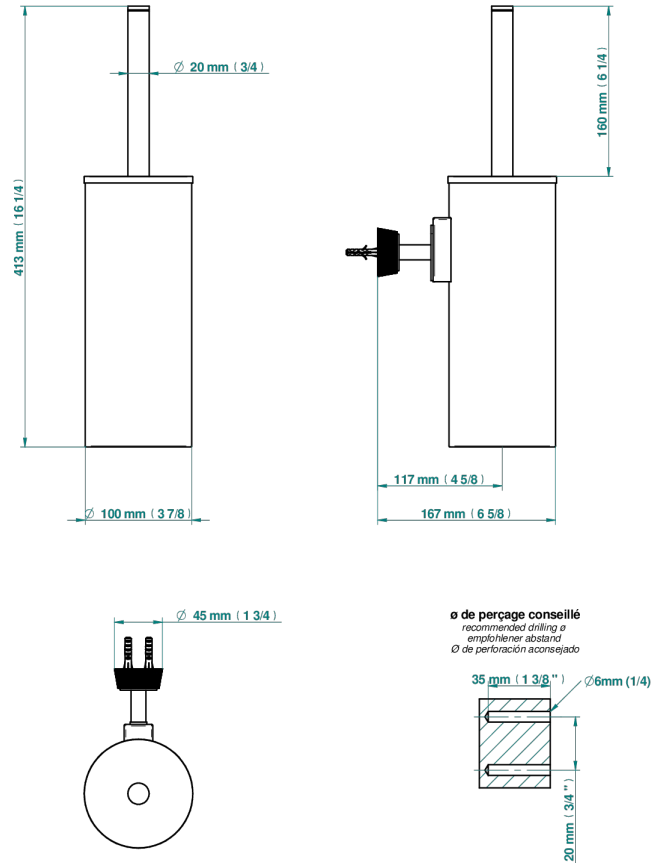

CORVAIR HOWLITE

U8F-4720C

Metal toilet brush holder with brush with cover wall mounted

THG
PARIS

73031

19/02/2020

CHARACTERISTIC

- Corvaire Howlite
- Metal toilet brush holder with brush with cover wall mounted