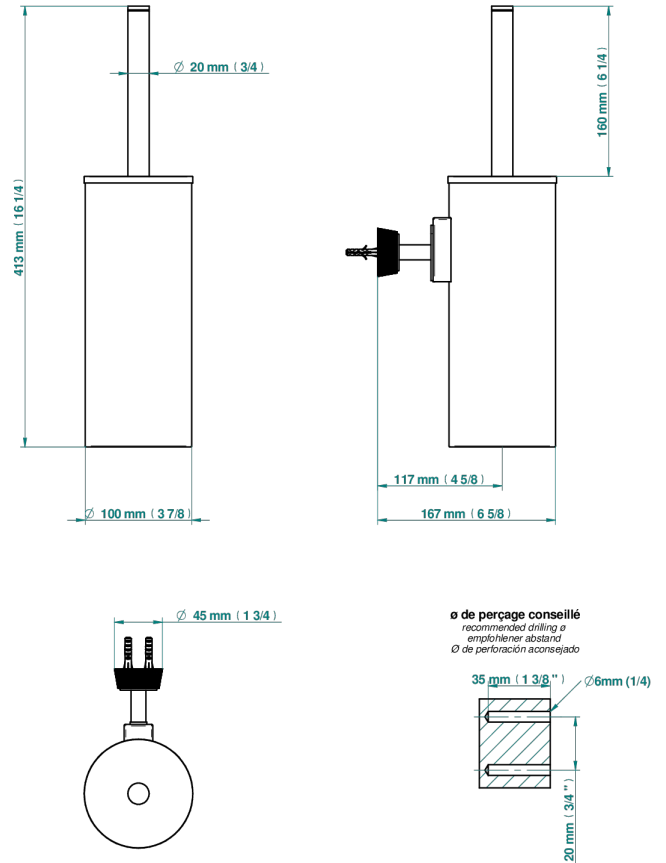

# CORVAIR HOWLITE

U8F-4720C

Wall mounted WC brush with cover and metal holder

THG<sup>®</sup>  
PARIS

73031

19/02/2020

## CHARACTERISTIC

- Corvaire Howlite
- Wall mounted WC brush with cover and metal holder