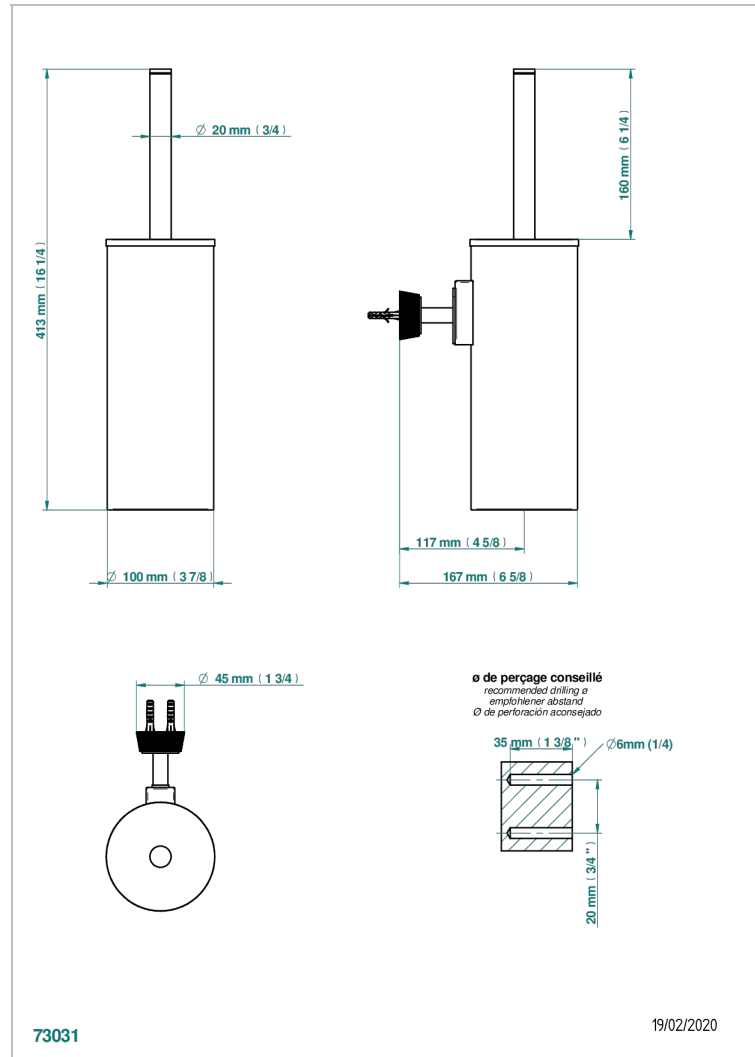

# CORVAIR WITH LEVER

U8E-4720C

Wall mounted WC brush with cover and metal holder

## CHARACTERISTIC

- Corvaire with lever
- Wall mounted WC brush with cover and metal holder