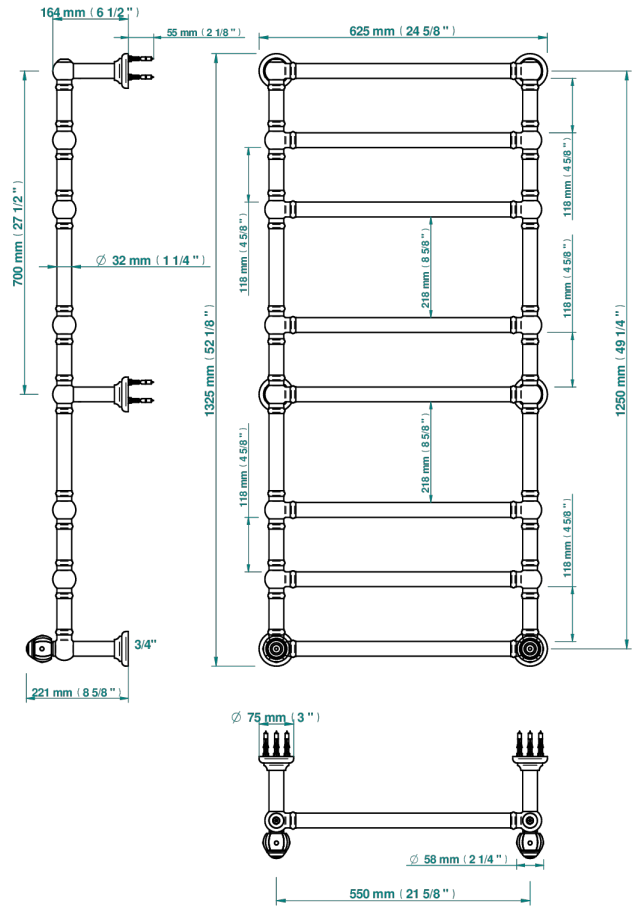

# ITHAQUE PLATINUM DECOR

A7B-TWT8H2

Traditional towel warmer, 8 rails, 625 mm x 1325 mm, hydronic with 2 stylised handles

THG<sup>®</sup>  
PARIS

73027

20/02/2020

## CHARACTERISTIC

- Ithaque Platinum decor
- Traditional towel warmer, 8 rails, 625 mm x 1325 mm, hydronic with 2 stylised handles

## TECHNICAL SPECS

- Pression : 0,5 bars < P < 3 bars (recommandée)
- Pressure : 7.25 psi < P < 43.5 psi (advised)
- Température eau maximale conseillée : 60°C
- Maximum water temperature advised: 140°F
- Hauteur minimale au sol (maximum height from the ground) : 60 cm (24")
- Puissance / Power : 171W à Delta T 30