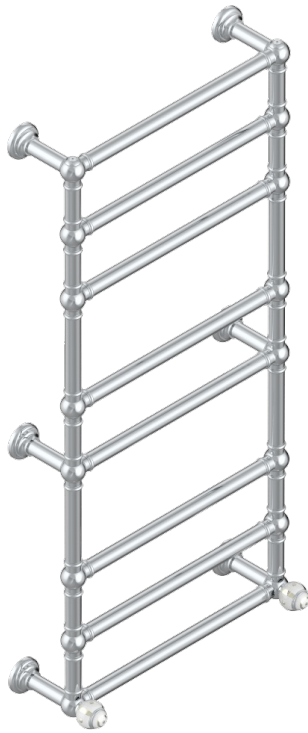

# ITHAQUE PLATINUM DECOR

A7B-TWT8H2

Traditional towel warmer, 8 rails, 625 mm x 1325 mm, hydronic with 2 stylised handles

THG<sup>®</sup>  
PARIS

73027

20/02/2020

## CHARACTERISTIC

- Ithaque Platinum decor
- Traditional towel warmer, 8 rails, 625 mm x 1325 mm, hydronic with 2 stylised handles

## TECHNICAL SPECS

- Pression : 0,5 bars < P < 3 bars (recommandée)
- Pressure : 7.25 psi < P < 43.5 psi (advised)
- Température eau maximale conseillée : 60°C
- Maximum water temperature advised: 140°F
- Hauteur minimale au sol (maximum height from the ground) : 60 cm (24")
- Puissance / Power : 171W à Delta T 30

## AVAILABLE FINITIONS

Blush PVD - H62  
Brass color PVD - H49  
Brown bronze color PVD - F33  
Gold color PVD - H52  
Graphite PVD - H64  
Lacquered light bronze - D01

Matt Umber PVD - H67  
Matt blush PVD - H60  
Matt brass color PVD - H50  
Matt brown bronze color PVD - F34  
Matt chrome - C02  
Matt gold - F07