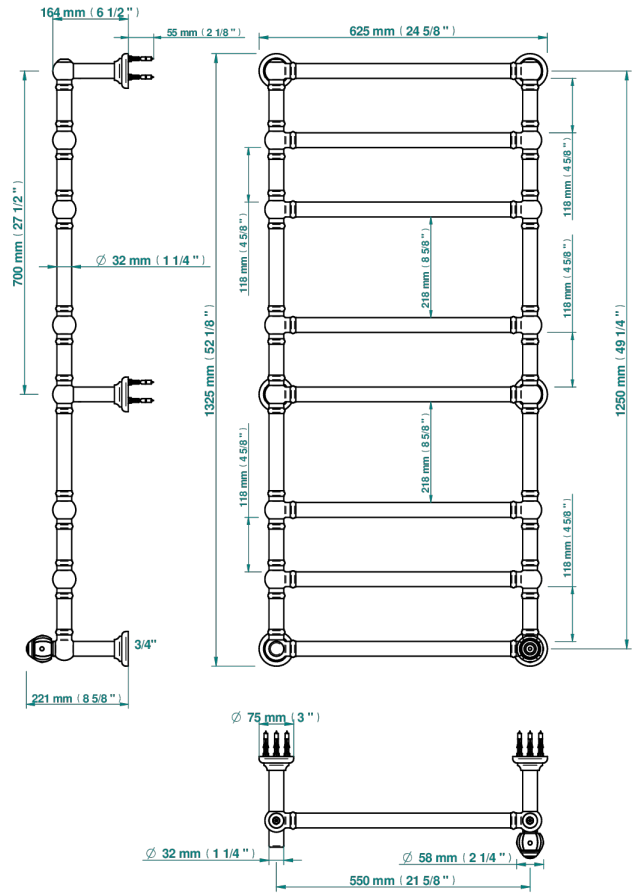

ITHAQUE PLATINUM DECOR

A7B-TWT8H1

Traditional towel warmer, 8 rails, 625 mm x 1325 mm, hydronic with 1 stylised handle

THG[®]
PARIS

73026

20/02/2020

CHARACTERISTIC

- Ithaque Platinum decor
- Traditional towel warmer, 8 rails, 625 mm x 1325 mm, hydronic with 1 stylised handle

TECHNICAL SPECS

- Pression : 0,5 bars < P < 3 bars (recommandée)
- Pressure : 7.25 psi < P < 43.5 psi (advised)
- Température eau maximale conseillée : 60°C
- Maximum water temperature advised: 140°F
- Hauteur minimale au sol (maximum height from the ground) : 60 cm (24")
- Puissance / Power : 171W à Delta T 30