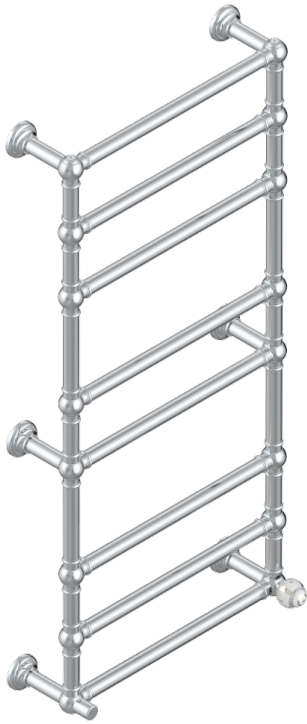

ITHAQUE PLATINUM DECOR

A7B-TWT8H1

Traditional towel warmer, 8 rails, 625 mm x 1325 mm, hydronic with 1 stylised handle

THG[®]
PARIS

73026

20/02/2020

CHARACTERISTIC

- Ithaque Platinum decor
- Traditional towel warmer, 8 rails, 625 mm x 1325 mm, hydronic with 1 stylised handle

TECHNICAL SPECS

- Pression : 0,5 bars < P < 3 bars (recommandée)
- Pressure : 7.25 psi < P < 43.5 psi (advised)
- Température eau maximale conseillée : 60°C
- Maximum water temperature advised: 140°F
- Hauteur minimale au sol (maximum height from the ground) : 60 cm (24")
- Puissance / Power : 171W à Delta T 30

AVAILABLE FINITIONS

Blush PVD - H62
Brass color PVD - H49
Brown bronze color PVD - F33
Gold color PVD - H52
Graphite PVD - H64
Lacquered light bronze - D01

Matt Umber PVD - H67
Matt blush PVD - H60
Matt brass color PVD - H50
Matt brown bronze color PVD - F34
Matt chrome - C02
Matt gold - F07

Matt gold color PVD - H53
Matt graphite PVD - H65
Matt nickel (color finish) - C01
Matt nickel color PVD - H56
Nickel color PVD - H55
Polished chrome (color finish) - A02

Polished gold (color finish) - F01
Polished nickel - B01
Soft gold - F30
Soft matt gold - F31
Umber PVD - H66