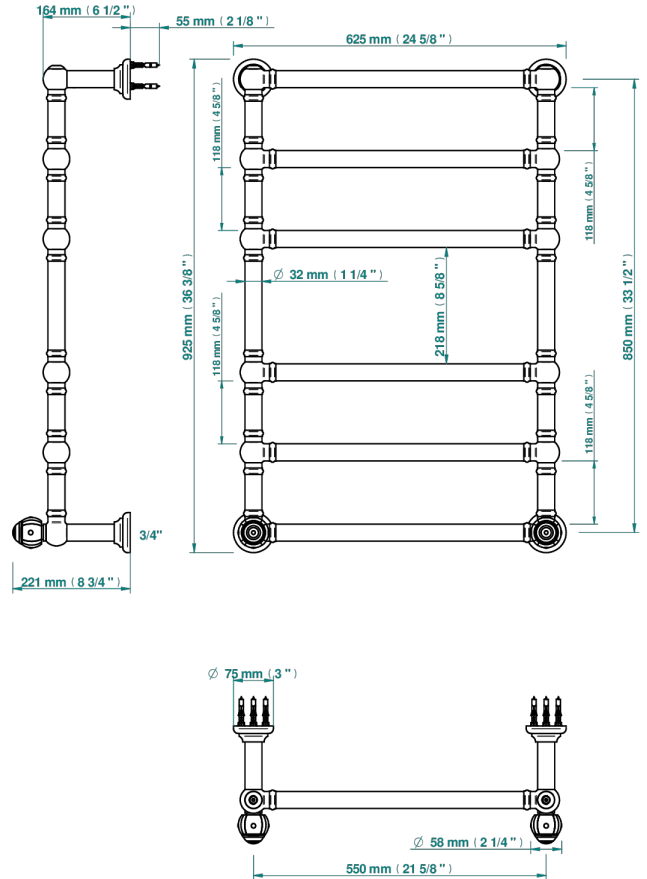

# ITHAQUE PLATINUM DECOR

A7B-TWT6H2

Traditional towel warmer, 6 rails, 625 mm x 925 mm, hydronic with 2 stylised handles

THG<sup>®</sup>  
PARIS

73025

19/02/2020

## CHARACTERISTIC

- Ithaque Platinum decor
- Traditional towel warmer, 6 rails, 625 mm x 925 mm, hydronic with 2 stylised handles

## TECHNICAL SPECS

- Pression : 0,5 bars < P < 3 bars (recommandée)
- Pressure : 7.25 psi < P < 43.5 psi (advised)
- Température eau maximale conseillée : 60°C
- Maximum water temperature advised: 140°F
- Hauteur minimale au sol (maximum height from the ground) : 60 cm (24")
- Puissance / Power : 128W à Delta T 30