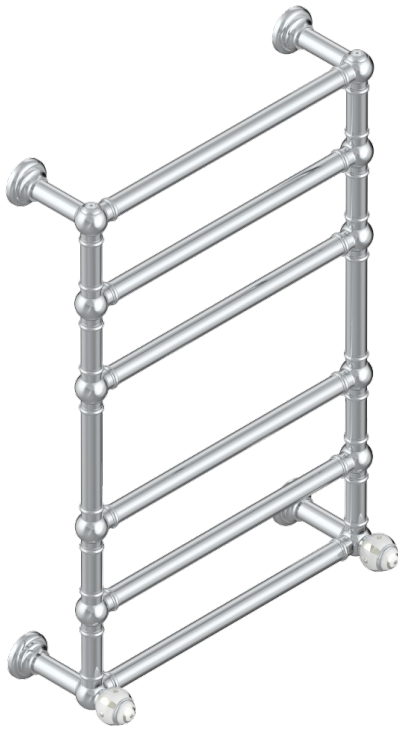

# ITHAQUE PLATINUM DECOR

A7B-TWT6H2

Traditional towel warmer, 6 rails, 625 mm x 925 mm, hydronic with 2 stylised handles

THG<sup>®</sup>  
PARIS

73025

19/02/2020

## CHARACTERISTIC

- Ithaque Platinum decor
- Traditional towel warmer, 6 rails, 625 mm x 925 mm, hydronic with 2 stylised handles

## TECHNICAL SPECS

- Pression : 0,5 bars < P < 3 bars (recommandée)
- Pressure : 7.25 psi < P < 43.5 psi (advised)
- Température eau maximale conseillée : 60°C
- Maximum water temperature advised: 140°F
- Hauteur minimale au sol (maximum height from the ground) : 60 cm (24")
- Puissance / Power : 128W à Delta T 30