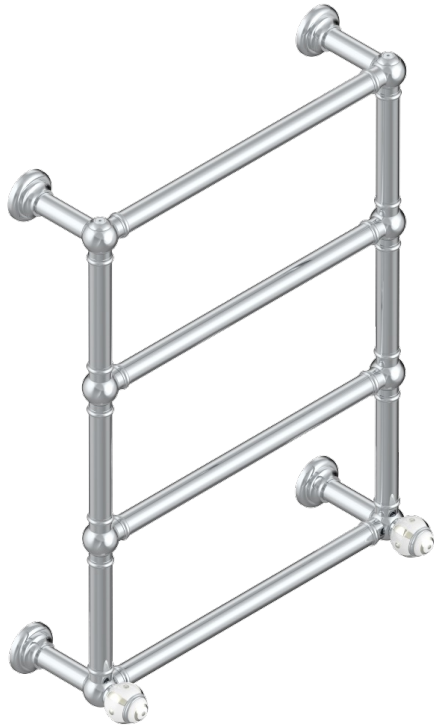

# ITHAQUE PLATINUM DECOR

A7B-TWT4H2

Traditional towel warmer, 4 rails, 625 mm x 825 mm, hydronic with 2 stylised handles

73023

19/02/2020

## CHARACTERISTIC

- Ithaque Platinum decor
- Traditional towel warmer, 4 rails, 625 mm x 825 mm, hydronic with 2 stylised handles

## TECHNICAL SPECS

- Pression : 0,5 bars < P < 3 bars (recommandée)
- Pressure : 7.25 psi < P < 43.5 psi (advised)
- Température eau maximale conseillée : 60°C
- Maximum water temperature advised: 140°F
- Hauteur minimale au sol (maximum height from the ground) : 60 cm (24")
- Puissance / Power : 86W à Delta T 30