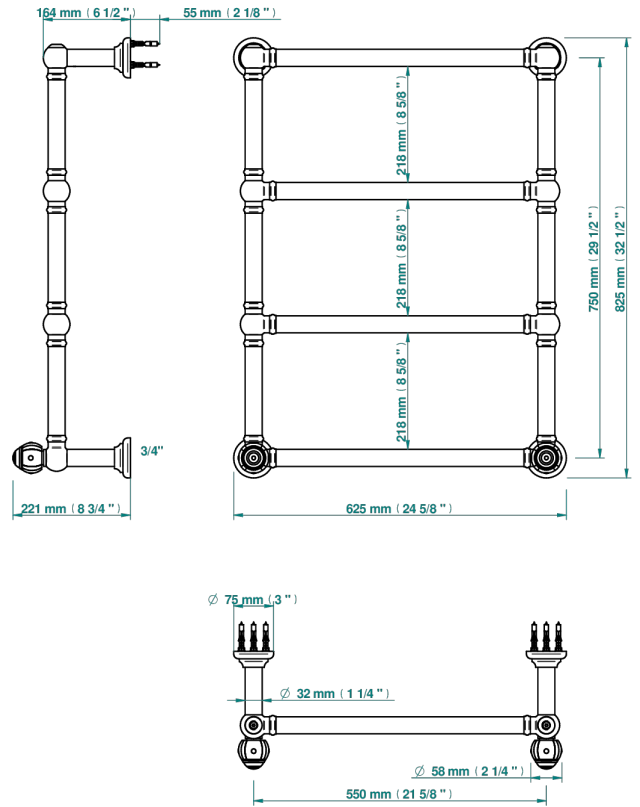

# ITHAQUE PLATINUM DECOR

A7B-TWT4H2

Traditional towel warmer, 4 rails, 625 mm x 825 mm, hydronic with 2 stylised handles

73023

19/02/2020

## CHARACTERISTIC

- Ithaque Platinum decor
- Traditional towel warmer, 4 rails, 625 mm x 825 mm, hydronic with 2 stylised handles

## TECHNICAL SPECS

- Pression : 0,5 bars < P < 3 bars (recommandée)
- Pressure : 7.25 psi < P < 43.5 psi (advised)
- Température eau maximale conseillée : 60°C
- Maximum water temperature advised: 140°F
- Hauteur minimale au sol (maximum height from the ground) : 60 cm (24")
- Puissance / Power : 86W à Delta T 30