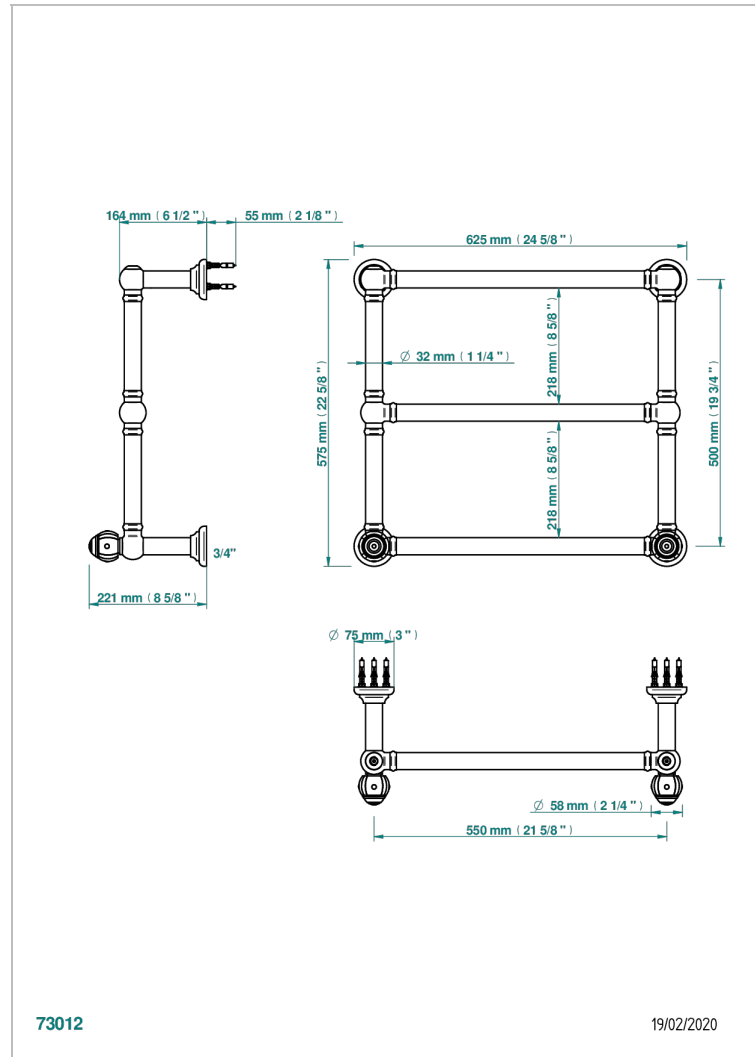

ITHAQUE PLATINUM DECOR

A7B-TWT3H2

Traditional towel warmer, 3 rails, 625 mm x 575 mm, hydronic with 2 stylised handles

THG[®]
PARIS

CHARACTERISTIC

- Ithaque Platinum decor
- Traditional towel warmer, 3 rails, 625 mm x 575 mm, hydronic with 2 stylised handles

TECHNICAL SPECS

- Pression : 0,5 bars < P < 3 bars (recommandée)
- Pressure : 7.25 psi < P < 43.5 psi (advised)
- Température eau maximale conseillée : 60°C
- Maximum water temperature advised: 140°F
- Hauteur minimale au sol (maximum height from the ground) : 60 cm (24")
- Puissance / Power : 64W à Delta T 30