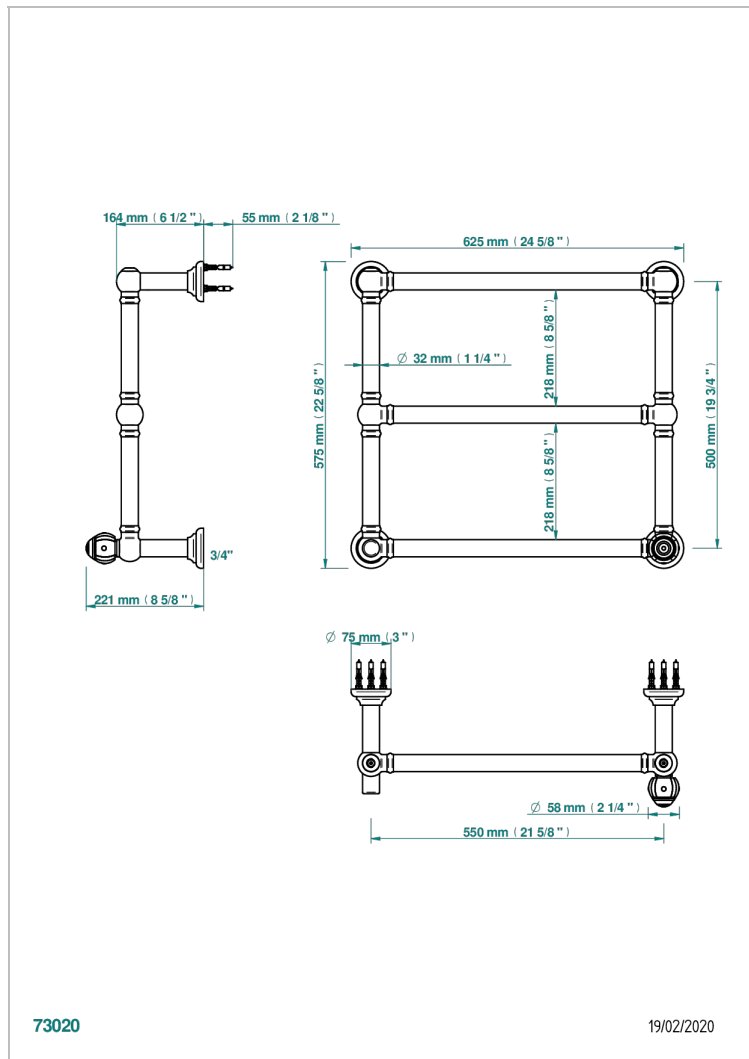

ITHAQUE PLATINUM DECOR

A7B-TWT3H1

Traditional towel warmer, 3 rails, 625 mm x 575 mm, hydronic with 1 stylised handle

THG[®]
PARIS

CHARACTERISTIC

- Ithaque Platinum decor
- Traditional towel warmer, 3 rails, 625 mm x 575 mm, hydronic with 1 stylised handle

TECHNICAL SPECS

- Pression : 0,5 bars < P < 3 bars (recommandée)
- Pressure : 7.25 psi < P < 43.5 psi (advised)
- Température eau maximale conseillée : 60°C
- Maximum water temperature advised: 140°F
- Hauteur minimale au sol (maximum height from the ground) : 60 cm (24")
- Puissance / Power : 64W à Delta T 30