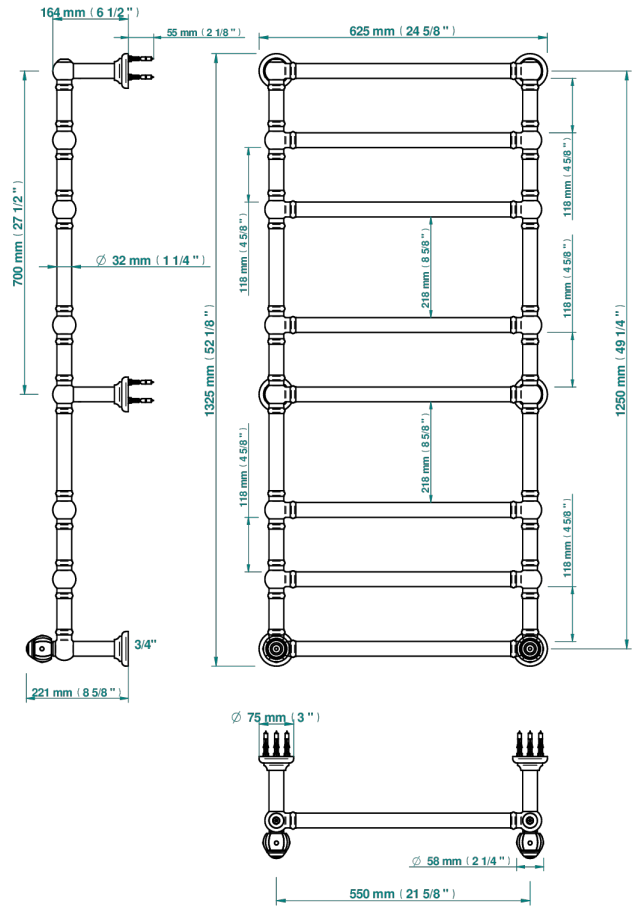

ITHAQUE GOLD DECOR

A7A-TWT8H2

Traditional towel warmer, 8 rails, 625 mm x 1325 mm, hydronic with 2 stylised handles

73017

20/02/2020

CHARACTERISTIC

- Ithaque Gold decor
- Traditional towel warmer, 8 rails, 625 mm x 1325 mm, hydronic with 2 stylised handles

TECHNICAL SPECS

- Pression : 0,5 bars < P < 3 bars (recommandée)
- Pressure : 7.25 psi < P < 43.5 psi (advised)
- Température eau maximale conseillée : 60°C
- Maximum water temperature advised: 140°F
- Hauteur minimale au sol (maximum height from the ground) : 60 cm (24")
- Puissance / Power : 171W à Delta T 30