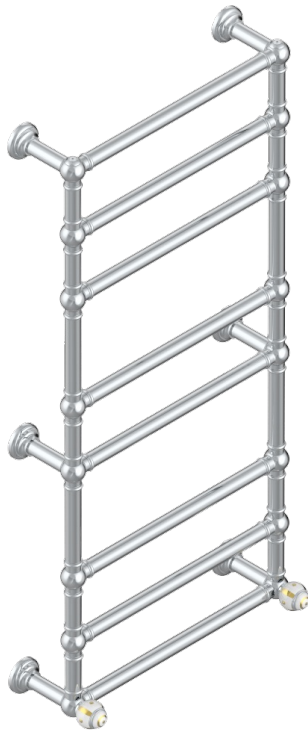

ITHAQUE GOLD DECOR

A7A-TWT8H2

Traditional towel warmer, 8 rails, 625 mm x 1325 mm, hydronic with 2 stylised handles

73017

20/02/2020

CHARACTERISTIC

- Ithaque Gold decor
- Traditional towel warmer, 8 rails, 625 mm x 1325 mm, hydronic with 2 stylised handles

TECHNICAL SPECS

- Pression : 0,5 bars < P < 3 bars (recommandée)
- Pressure : 7.25 psi < P < 43.5 psi (advised)
- Température eau maximale conseillée : 60°C
- Maximum water temperature advised: 140°F
- Hauteur minimale au sol (maximum height from the ground) : 60 cm (24")
- Puissance / Power : 171W à Delta T 30

AVAILABLE FINITIONS

Blush PVD - H62
Brass color PVD - H49
Brown bronze color PVD - F33
Gold color PVD - H52
Graphite PVD - H64
Lacquered light bronze - D01

Matt Umber PVD - H67
Matt blush PVD - H60
Matt brass color PVD - H50
Matt brown bronze color PVD - F34
Matt chrome - C02
Matt gold - F07

Matt gold color PVD - H53
Matt graphite PVD - H65
Matt nickel (color finish) - C01
Matt nickel color PVD - H56
Nickel color PVD - H55
Polished chrome (color finish) - A02

Polished gold (color finish) - F01
Polished nickel - B01
Soft gold - F30
Soft matt gold - F31
Umber PVD - H66