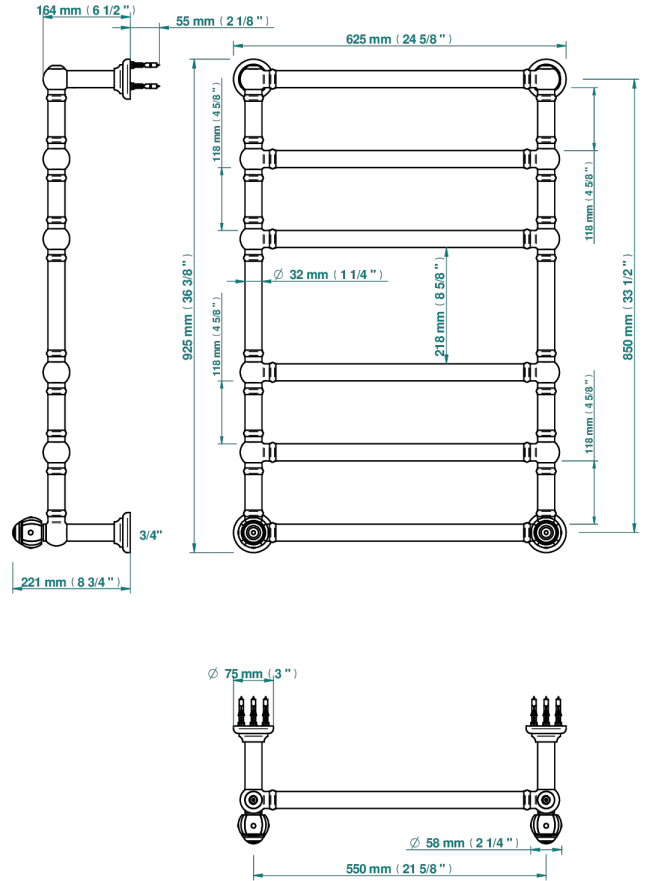

ITHAQUE GOLD DECOR

A7A-TWT6H2

Traditional towel warmer, 6 rails, 625 mm x 925 mm, hydronic with 2 stylised handles

THG[®]
PARIS

CHARACTERISTIC

- Ithaque Gold decor
- Traditional towel warmer, 6 rails, 625 mm x 925 mm, hydronic with 2 stylised handles

TECHNICAL SPECS

- Pression : 0,5 bars < P < 3 bars (recommandée)
- Pressure : 7.25 psi < P < 43.5 psi (advised)
- Température eau maximale conseillée : 60°C
- Maximum water temperature advised: 140°F
- Hauteur minimale au sol (maximum height from the ground) : 60 cm (24")
- Puissance / Power : 128W à Delta T 30