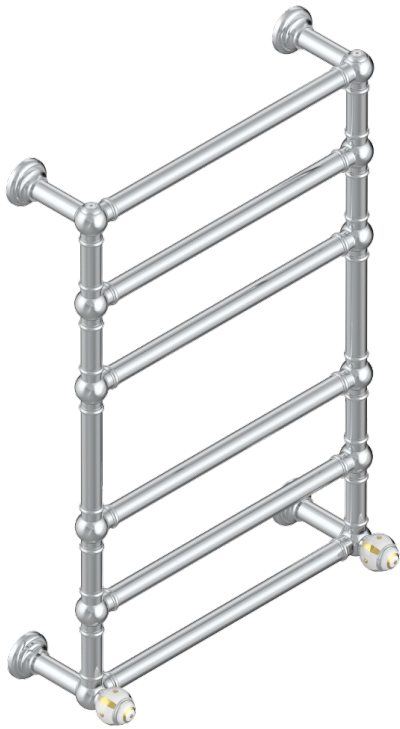

ITHAQUE GOLD DECOR

A7A-TWT6H2

Traditional towel warmer, 6 rails, 625 mm x 925 mm, hydronic with 2 stylised handles

THG[®]
PARIS

CHARACTERISTIC

- Ithaque Gold decor
- Traditional towel warmer, 6 rails, 625 mm x 925 mm, hydronic with 2 stylised handles

TECHNICAL SPECS

- Pression : 0,5 bars < P < 3 bars (recommandée)
- Pressure : 7.25 psi < P < 43.5 psi (advised)
- Température eau maximale conseillée : 60°C
- Maximum water temperature advised: 140°F
- Hauteur minimale au sol (maximum height from the ground) : 60 cm (24")
- Puissance / Power : 128W à Delta T 30