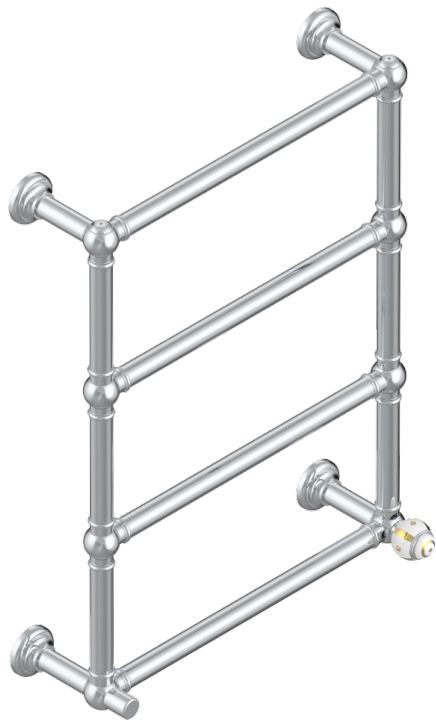

ITHAQUE GOLD DECOR

A7A-TWT4H1

Traditional towel warmer, 4 rails, 625 mm x 825 mm, hydronic with 1 stylised handle

THG[®]
PARIS

73013

19/02/2020

CHARACTERISTIC

- Ithaque Gold decor
- Traditional towel warmer, 4 rails, 625 mm x 825 mm, hydronic with 1 stylised handle

TECHNICAL SPECS

- Pression : 0,5 bars < P < 3 bars (recommandée)
- Pressure : 7.25 psi < P < 43.5 psi (advised)
- Température eau maximale conseillée : 60°C
- Maximum water temperature advised: 140°F
- Hauteur minimale au sol (maximum height from the ground) : 60 cm (24")
- Puissance / Power : 86W à Delta T 30