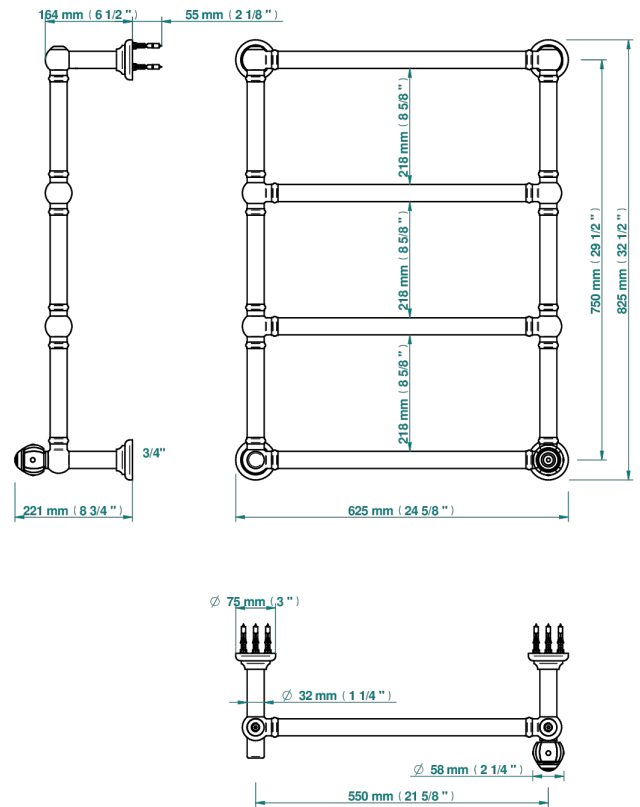

ITHAQUE GOLD DECOR

A7A-TWT4H1

Traditional towel warmer, 4 rails, 625 mm x 825 mm, hydronic with 1 stylised handle

THG[®]
PARIS

73013

19/02/2020

CHARACTERISTIC

- Ithaque Gold decor
- Traditional towel warmer, 4 rails, 625 mm x 825 mm, hydronic with 1 stylised handle

TECHNICAL SPECS

- Pression : 0,5 bars < P < 3 bars (recommandée)
- Pressure : 7.25 psi < P < 43.5 psi (advised)
- Température eau maximale conseillée : 60°C
- Maximum water temperature advised: 140°F
- Hauteur minimale au sol (maximum height from the ground) : 60 cm (24")
- Puissance / Power : 86W à Delta T 30