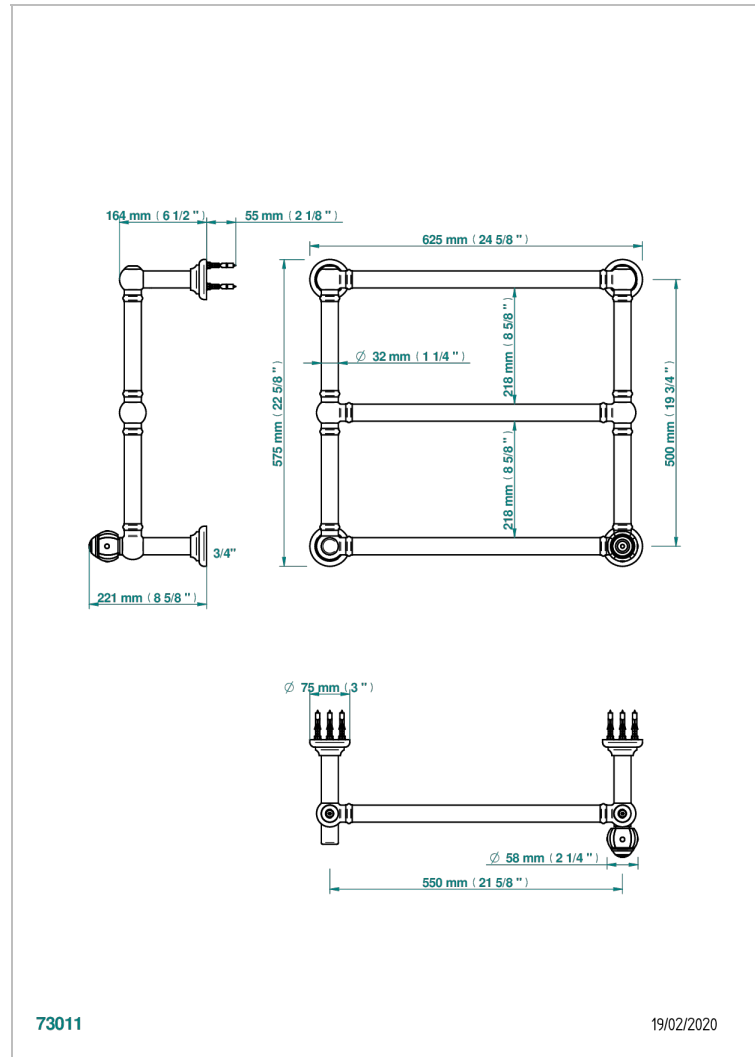

# ITHAQUE GOLD DECOR

A7A-TWT3H1

Traditional towel warmer, 3 rails, 625 mm x 575 mm, hydronic with 1 stylised handle

THG<sup>®</sup>  
PARIS

## CHARACTERISTIC

- Ithaque Gold decor
- Traditional towel warmer, 3 rails, 625 mm x 575 mm, hydronic with 1 stylised handle

## TECHNICAL SPECS

- Pression : 0,5 bars < P < 3 bars (recommandée)
- Pressure : 7.25 psi < P < 43.5 psi (advised)
- Température eau maximale conseillée : 60°C
- Maximum water temperature advised: 140°F
- Hauteur minimale au sol (maximum height from the ground) : 60 cm (24")
- Puissance / Power : 64W à Delta T 30