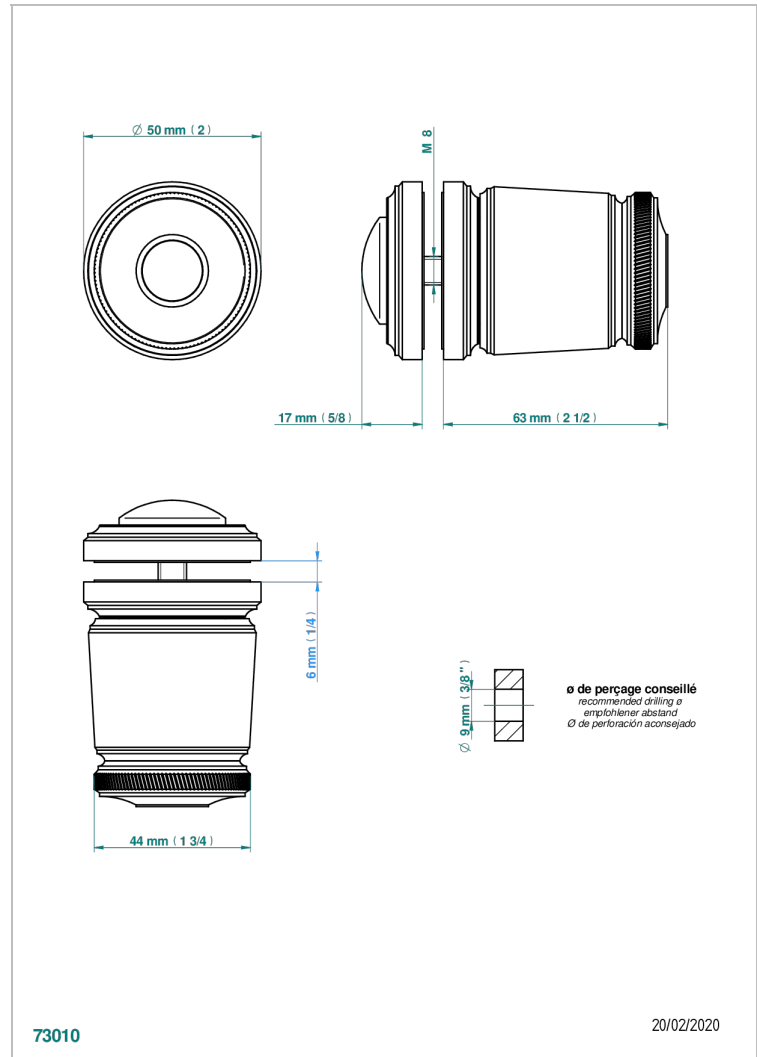

## CHARACTERISTIC

- Corvaire Howlite with lever handles
- Large knob