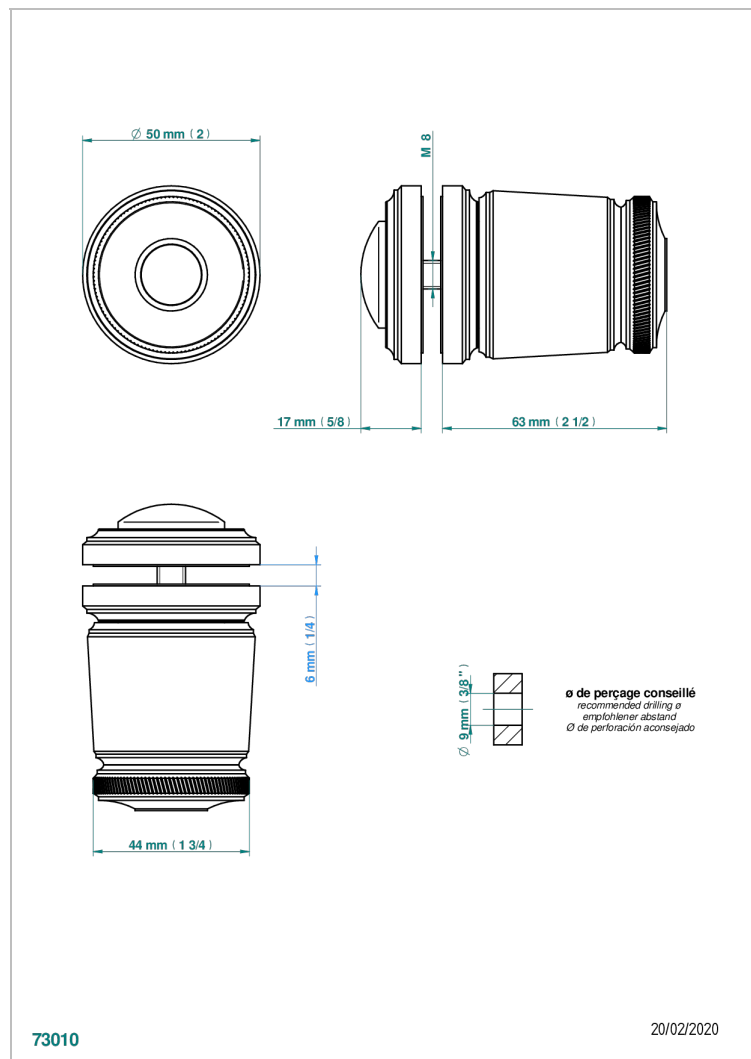

CORVAIR HOWLITE WITH LEVER

U8G-639V

Large door knob

THG[®]
PARIS

CHARACTERISTIC

- Corvaire Howlite with lever
- Large door knob

AVAILABLE FINITIONS

Black ceram - D30
Blush PVD - H62
Brass color PVD - H49
Brown bronze color PVD - F33
Gold color PVD - H52
Graphite PVD - H64