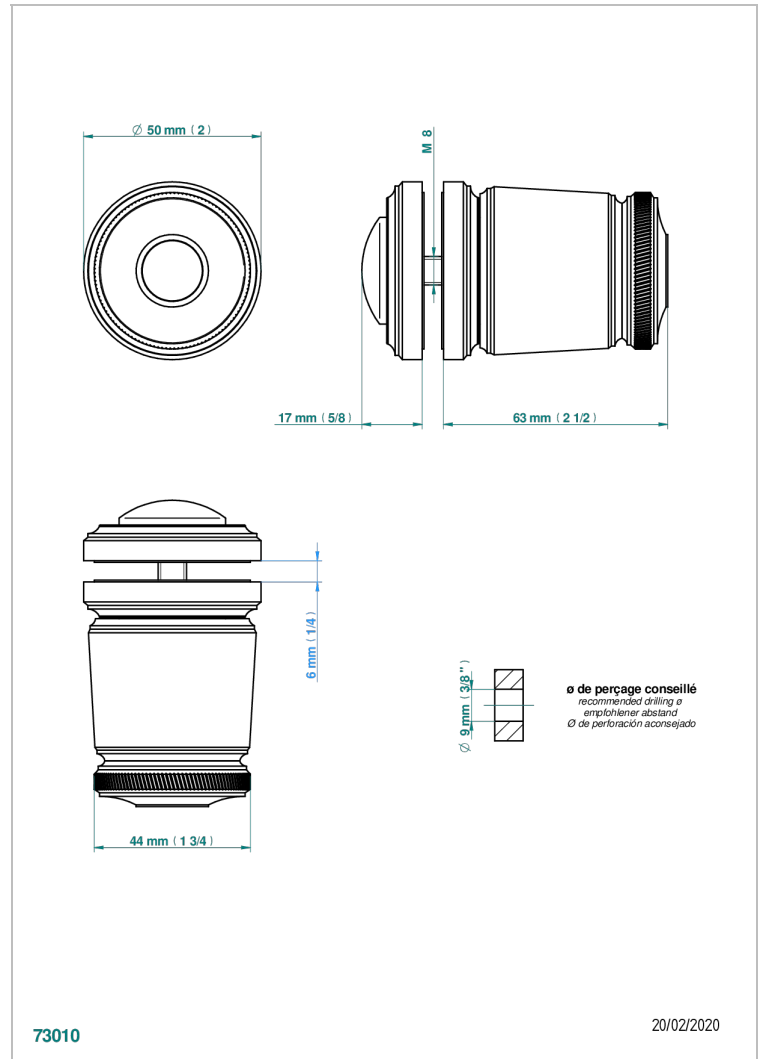

CORVAIR HOWLITE WITH LEVER

U8G-639V

大号按钮

THG[®]
PARIS

特色

- Corvaire Howlite with lever
- 大号按钮

可选饰面

Black ceram - D30
Blush PVD - H62
Graphite PVD - H64
Matt Umber PVD - H67
Matt blush PVD - H60
Matt graphite PVD - H65