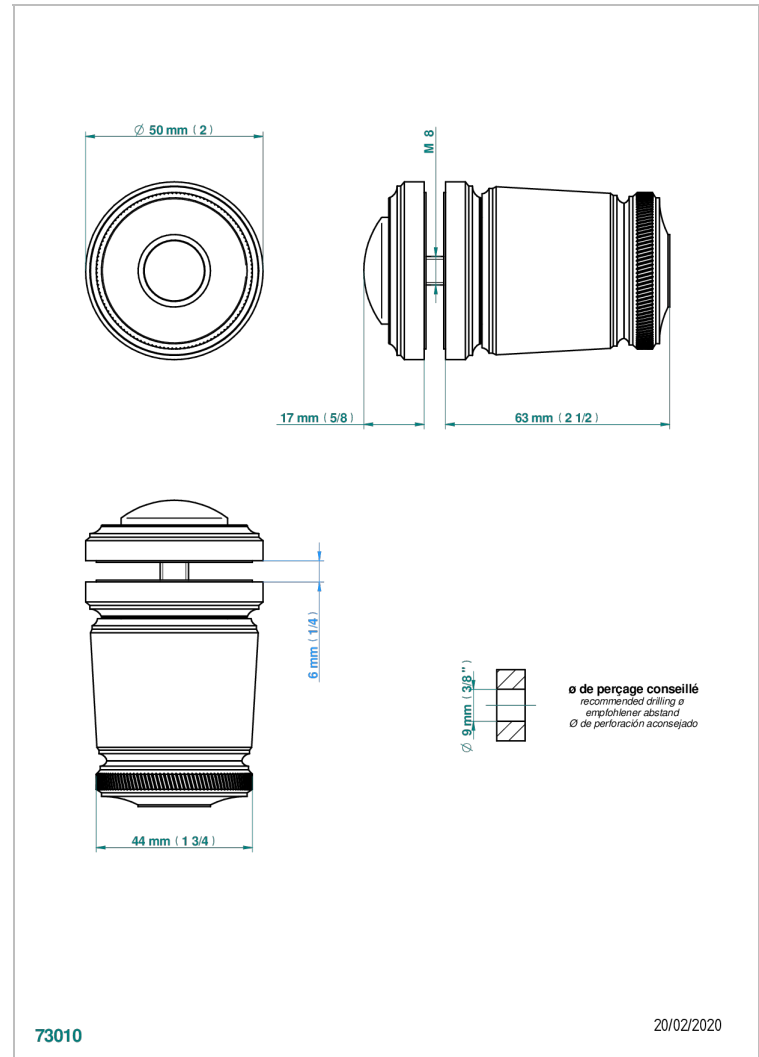

CORVAIR HOWLITE

U8F-639V

Large knob

73010

20/02/2020

CHARACTERISTIC

- Corvaair Howlite
- Large knob

AVAILABLE FINITIONS