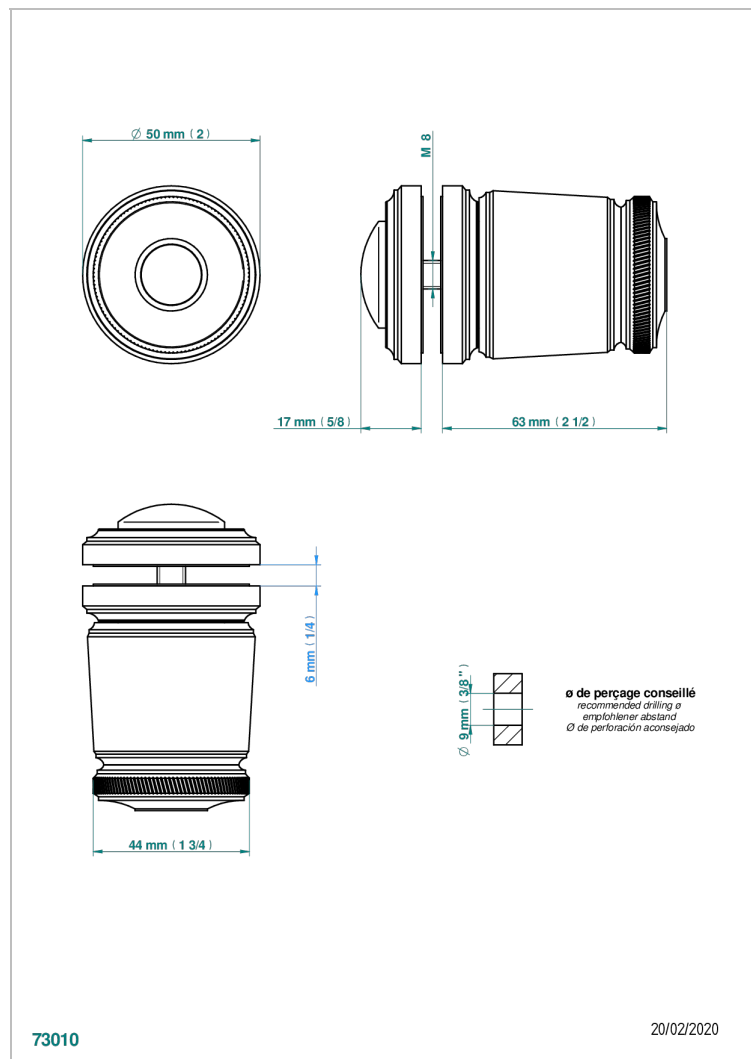

CORVAIR HOWLITE

U8F-639V

Large door knob

THG[®]
PARIS

CHARACTERISTIC

- Corvaire Howlite
- Large door knob

AVAILABLE FINITIONS

Black ceram - D30
Blush PVD - H62
Brass color PVD - H49
Brown bronze color PVD - F33
Gold color PVD - H52
Graphite PVD - H64