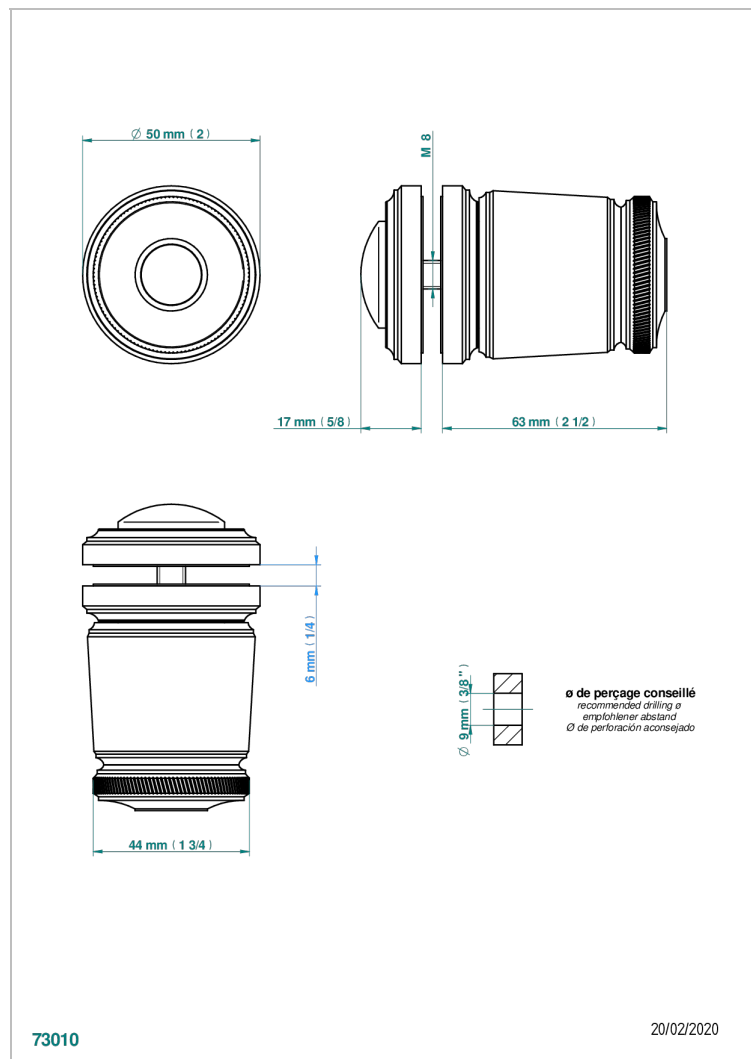

## CHARACTERISTIC

- Corvaire Howlite
- Large door knob