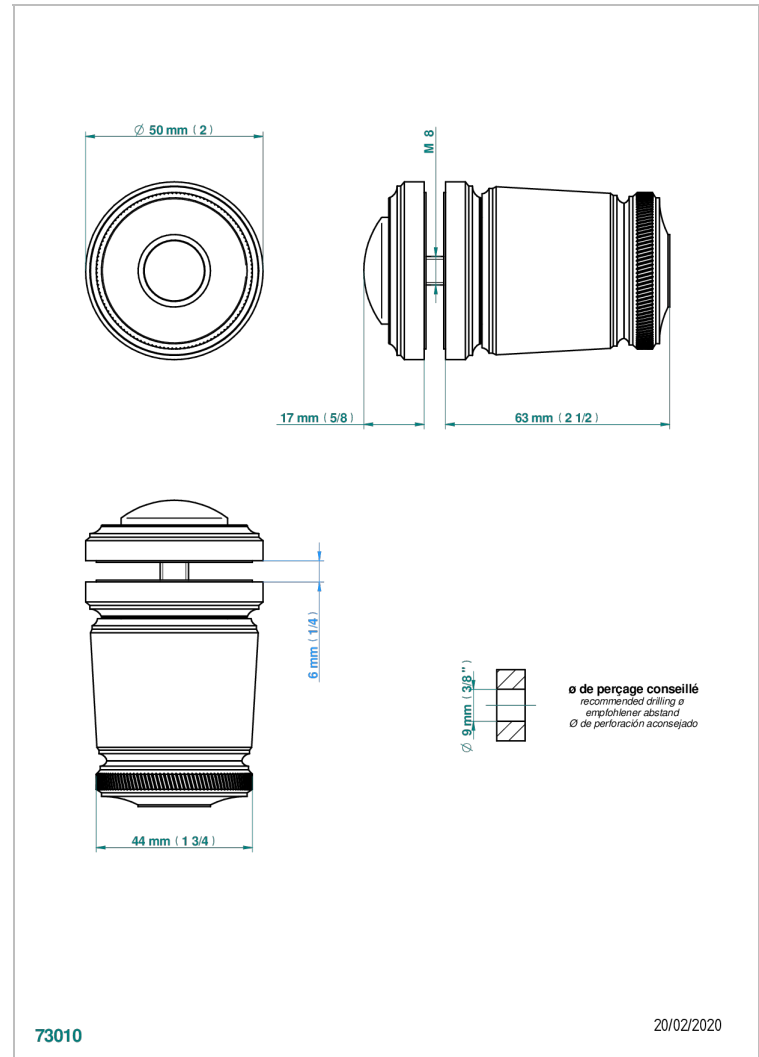

CORVAIR HOWLITE

U8F-639V

Large door knob

THG[®]
PARIS

CHARACTERISTIC

- Corvaire Howlite
- Large door knob

AVAILABLE FINITIONS

Black ceram - D30
Blush PVD - H62
Brass color PVD - H49
Brown bronze color PVD - F33
Gold color PVD - H52
Graphite PVD - H64