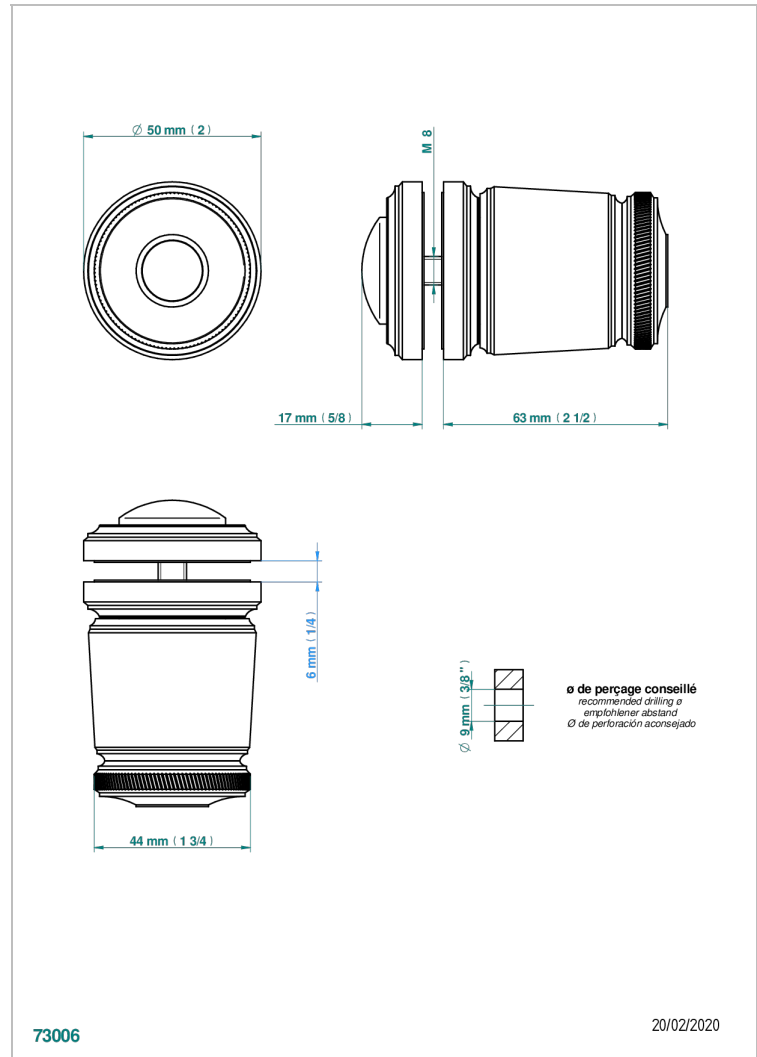

CORVAIR WITH LEVER

U8E-639V

Large door knob

THG[®]
PARIS

73006

20/02/2020

CHARACTERISTIC

- Corvaire with lever
- Large door knob