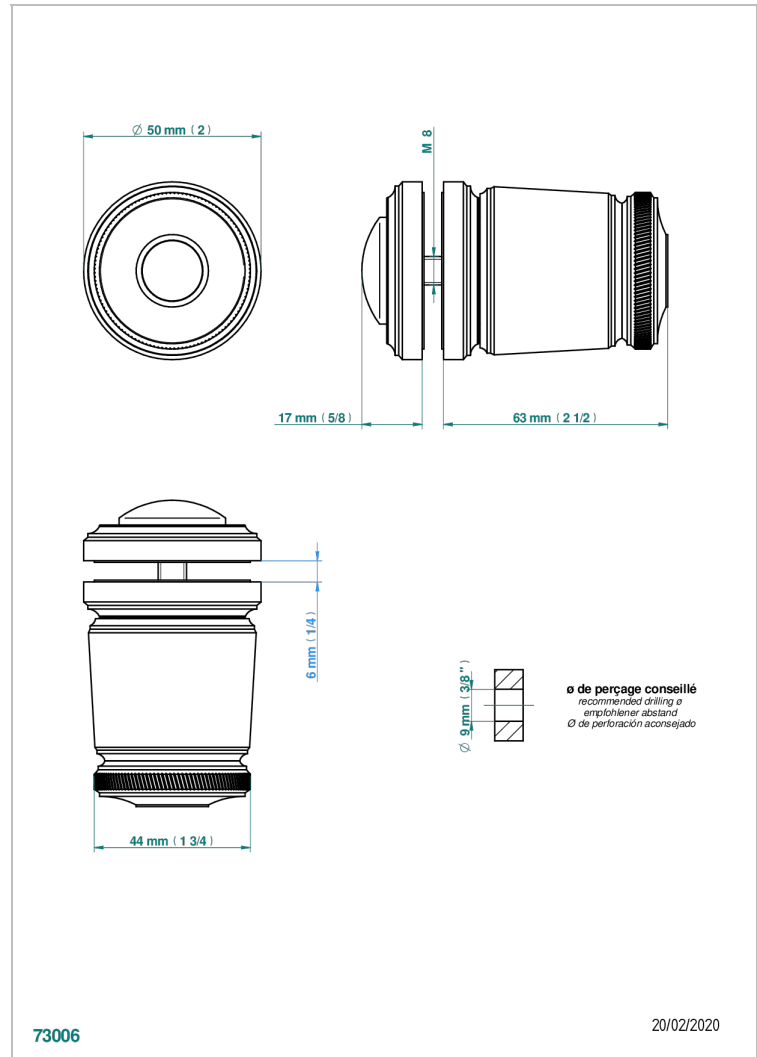

# CORVAIR WITH LEVER

U8E-639V

Large door knob

## CHARACTERISTIC

- Corvaire with lever
- Large door knob