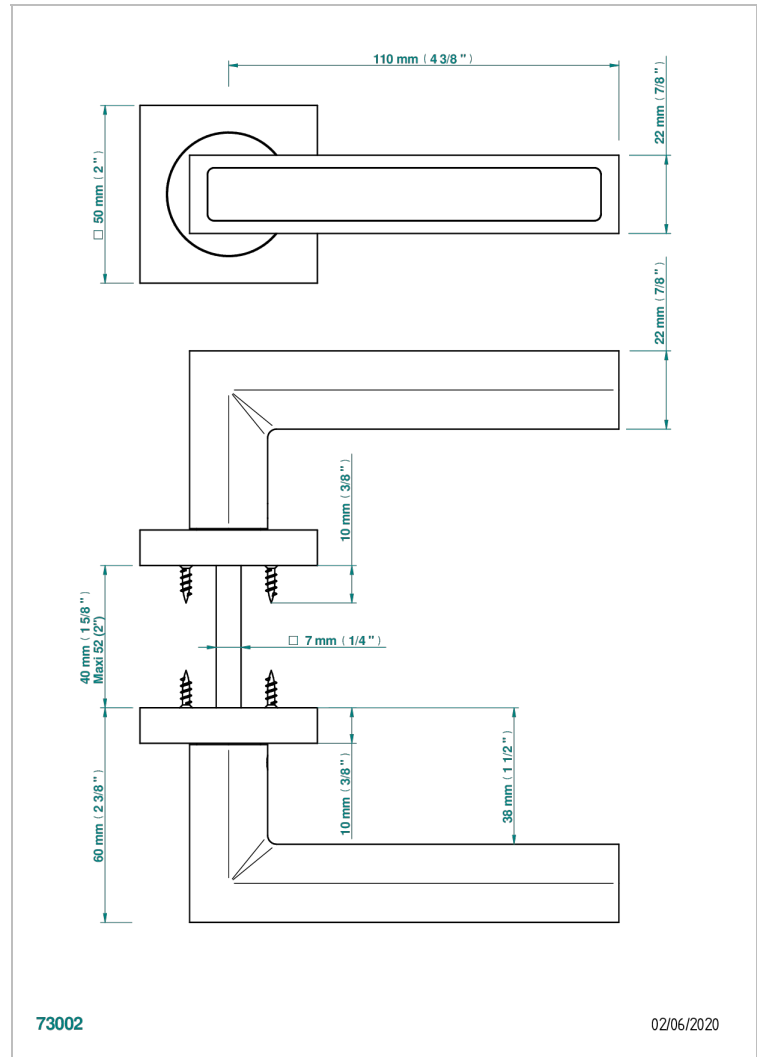

COLLECTION GENEVE

B8C-DHSS4

Pair of door handles - Genève, Tiger's eye stone

CHARACTERISTIC

- Collection Genève
- Pair of door handles - Genève, Tiger's eye stone

AVAILABLE FINITIONS

Black ceram - D30
Blush PVD - H62
Brass color PVD - H49
Brown bronze color PVD - F33
Gold color PVD - H52
Graphite PVD - H64