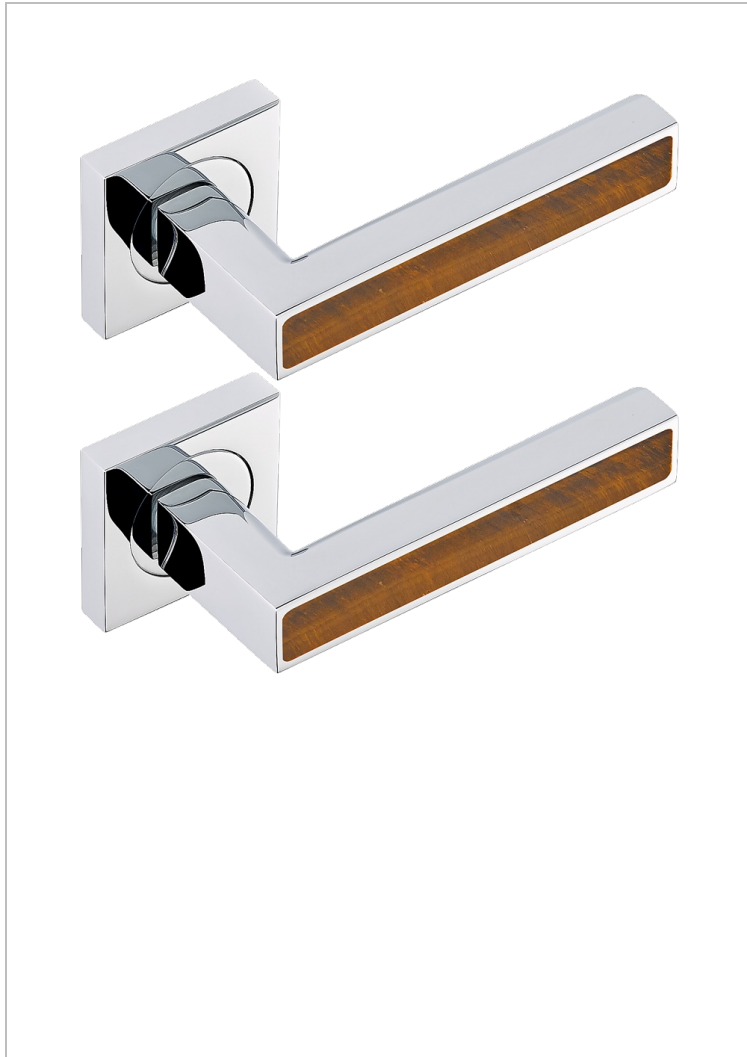

COLLECTION GENEVE

B8C-DHSS4

Pair of door handles - Genève, Tiger's eye stone

CHARACTERISTIC

- Collection Genève
- Pair of door handles - Genève, Tiger's eye stone

AVAILABLE FINITIONS

Black ceram - D30
Blush PVD - H62
Brass color PVD - H49
Brown bronze color PVD - F33
Gold color PVD - H52
Graphite PVD - H64

Lacquered light bronze - D01
Matt Umber PVD - H67
Matt blush PVD - H60
Matt brass color PVD - H50
Matt brown bronze color PVD - F34
Matt gold - F07

Matt gold color PVD - H53
Matt graphite PVD - H65
Matt nickel (color finish) - C01
Matt nickel color PVD - H56
Nickel color PVD - H55
Polished chrome (color finish) - A02

Polished gold (color finish) - F01
Polished nickel - B01
Soft gold - F30
Soft matt gold - F31
Umber PVD - H66