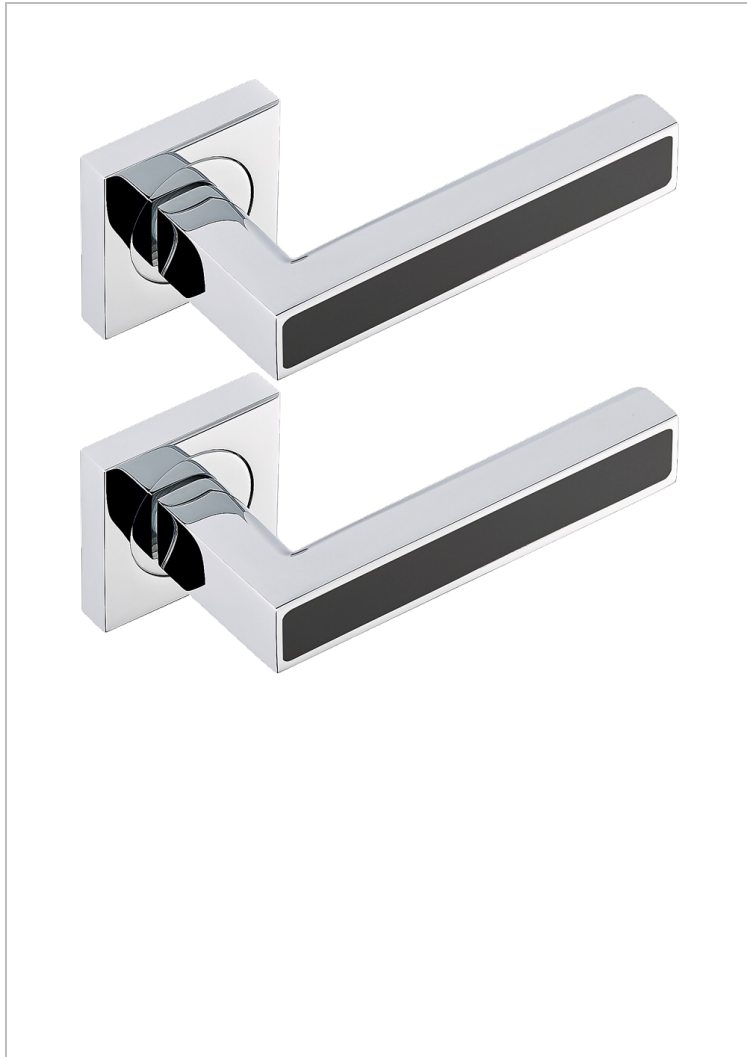

COLLECTION GENEVE

B8C-DHSS3

Pair of door handles - Genève, Black onyx stone

CHARACTERISTIC

- Collection Genève
- Pair of door handles - Genève, Black onyx stone

AVAILABLE FINITIONS

Black ceram - D30
Blush PVD - H62
Brass color PVD - H49
Brown bronze color PVD - F33
Gold color PVD - H52
Graphite PVD - H64

Lacquered light bronze - D01
Matt Umber PVD - H67
Matt blush PVD - H60
Matt brass color PVD - H50
Matt brown bronze color PVD - F34
Matt gold - F07

Matt gold color PVD - H53
Matt graphite PVD - H65
Matt nickel (color finish) - C01
Matt nickel color PVD - H56
Nickel color PVD - H55
Polished chrome (color finish) - A02

Polished gold (color finish) - F01
Polished nickel - B01
Soft gold - F30
Soft matt gold - F31
Umber PVD - H66