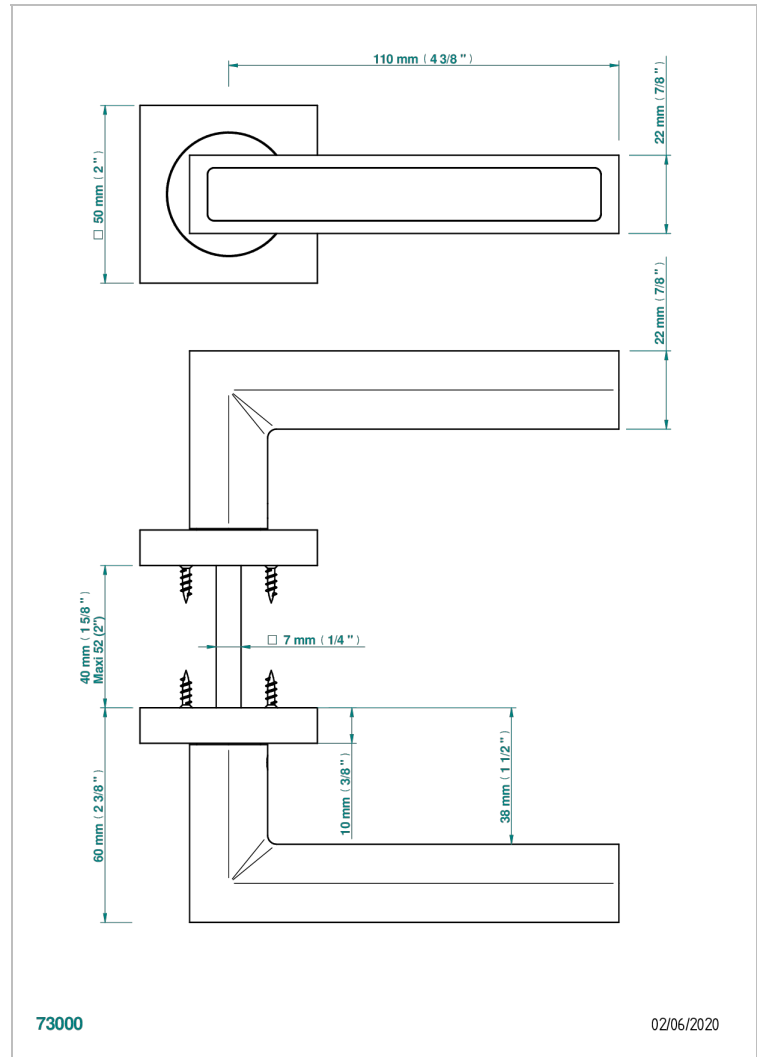

COLLECTION GENEVE

B8C-DHSS3

Pair of door handles - Genève, Black onyx stone

CHARACTERISTIC

- Collection Genève
- Pair of door handles - Genève, Black onyx stone

AVAILABLE FINITIONS

Black ceram - D30
Blush PVD - H62
Brass color PVD - H49
Brown bronze color PVD - F33
Gold color PVD - H52
Graphite PVD - H64