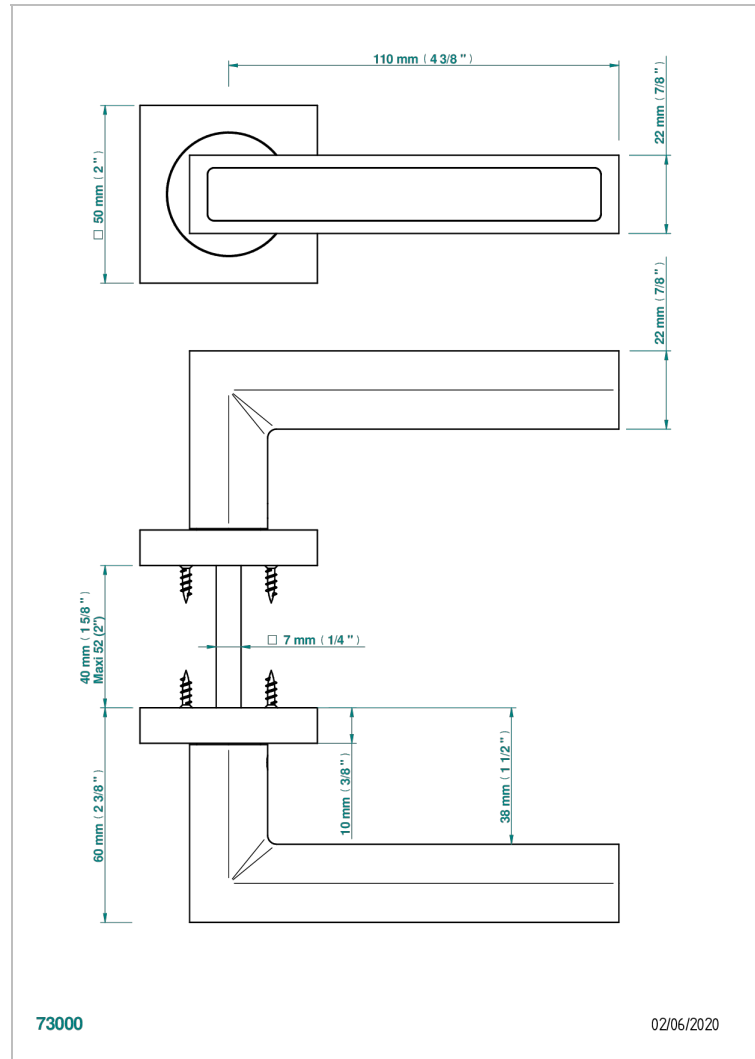

COLLECTION GENEVE

B8C-DHSS3

Pair of door handles - Genève, Black onyx stone

CHARACTERISTIC

- Collection Genève
- Pair of door handles - Genève, Black onyx stone

AVAILABLE FINITIONS

Black ceram - D30
Blush PVD - H62
Brass color PVD - H49
Brown bronze color PVD - F33
Gold color PVD - H52
Graphite PVD - H64