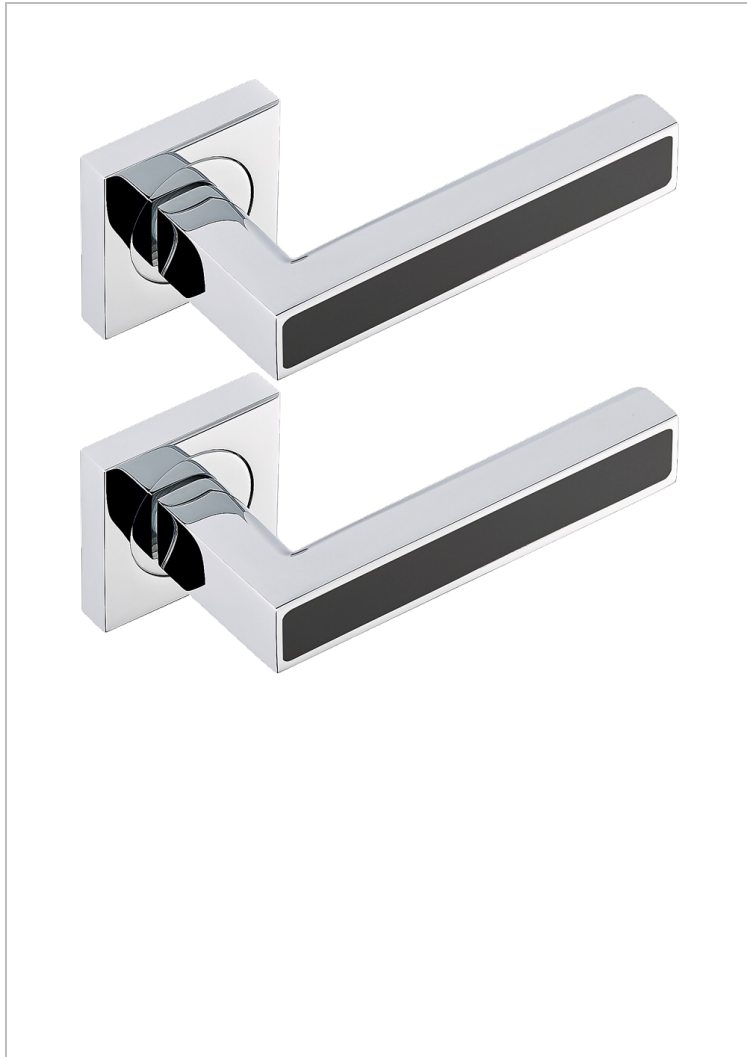

# COLLECTION GENEVE

B8C-DHSS3

Pair of door handles - Genève, Black onyx stone

73000

02/06/2020

## CHARACTERISTIC

- Collection Genève
- Pair of door handles - Genève, Black onyx stone

## AVAILABLE FINITIONS

Black ceram - D30  
Blush PVD - H62  
Brass color PVD - H49  
Brown bronze color PVD - F33  
Gold color PVD - H52  
Graphite PVD - H64

Lacquered light bronze - D01  
Matt Umber PVD - H67  
Matt blush PVD - H60  
Matt brass color PVD - H50  
Matt brown bronze color PVD - F34  
Matt gold - F07