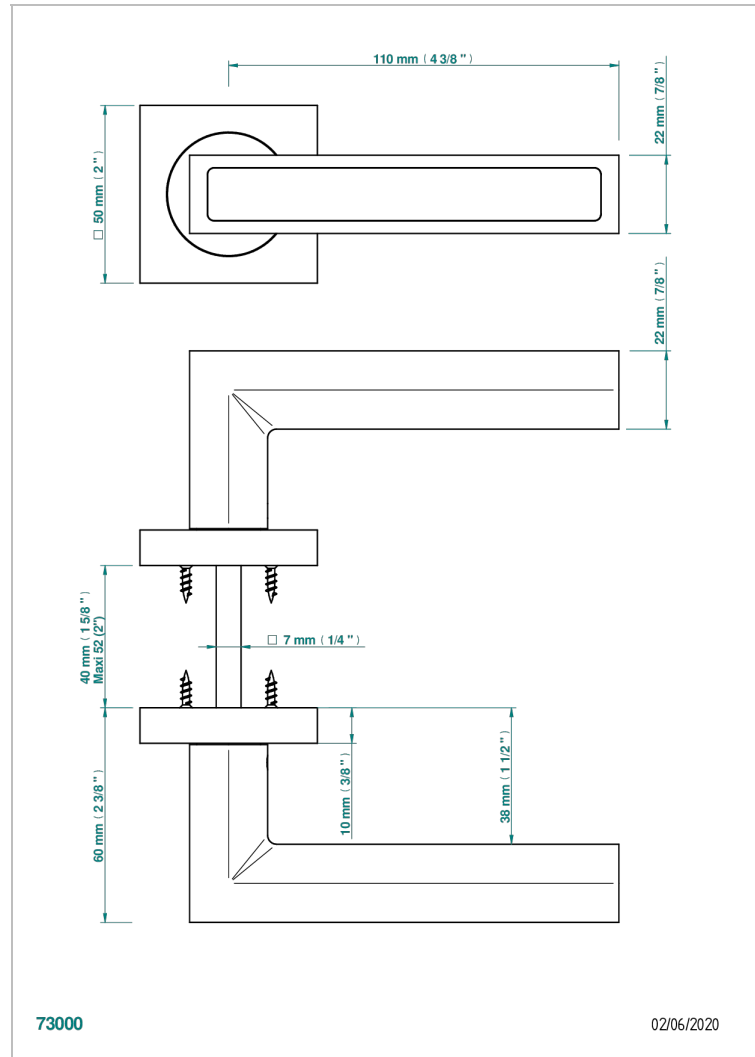

# COLLECTION GENEVE

B8C-DHSS3

Pair of door handles - Genève, Black onyx stone

73000

02/06/2020