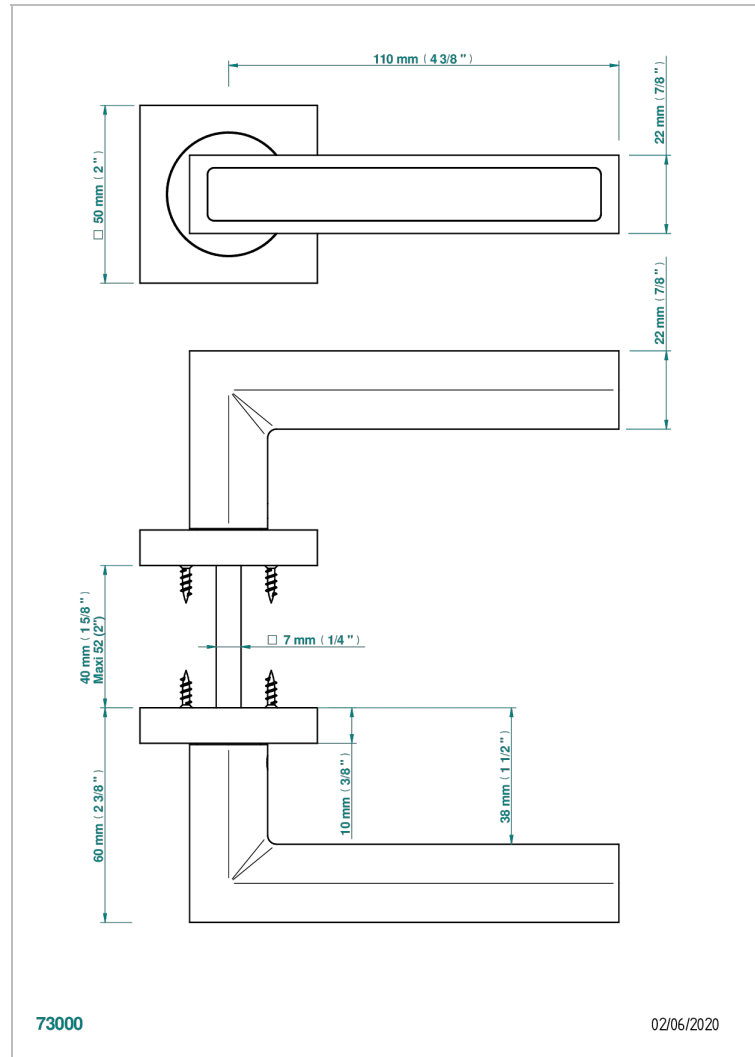

# COLLECTION GENEVE

B8C-DHSS3

Pair of door handles - Genève, Black onyx stone

THG<sup>®</sup>  
PARIS