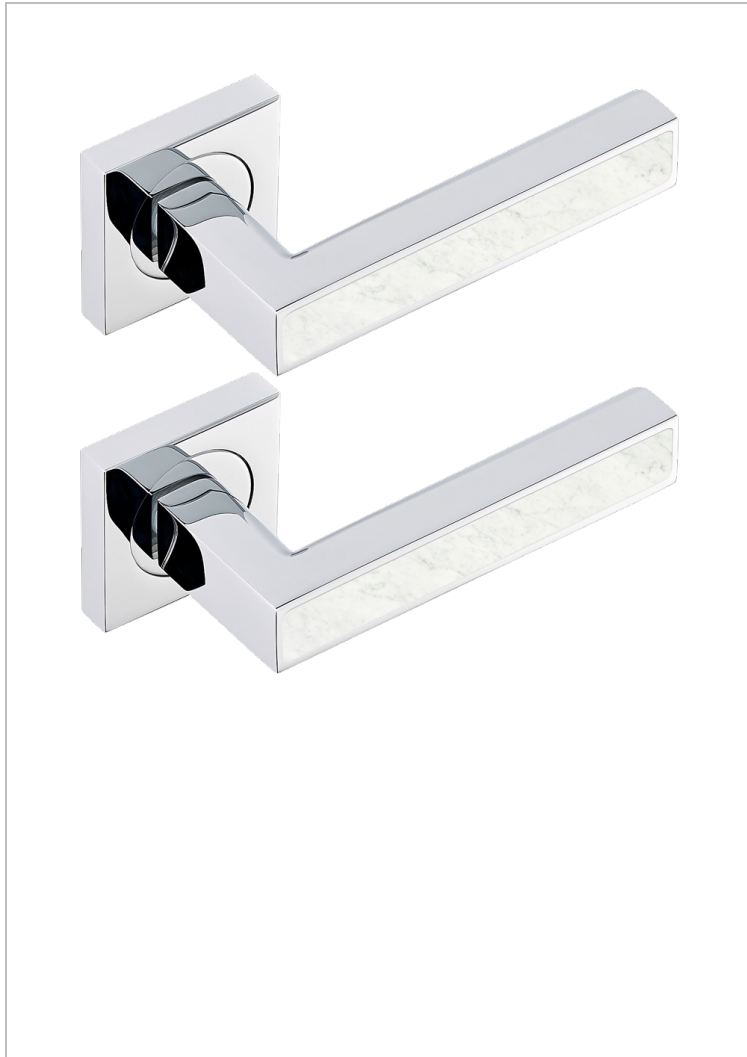

COLLECTION GENEVE

B8C-DHSS6

Pair of door handles - Genève, Bianco carrara marble

THG[®]
PARIS

CHARACTERISTIC

- Collection Genève
- Pair of door handles - Genève, Bianco carrara marble

AVAILABLE FINITIONS

Black ceram - D30
Blush PVD - H62
Brass color PVD - H49
Brown bronze color PVD - F33
Gold color PVD - H52
Graphite PVD - H64

Lacquered light bronze - D01
Matt Umber PVD - H67
Matt blush PVD - H60
Matt brass color PVD - H50
Matt brown bronze color PVD - F34
Matt gold - F07

Matt gold color PVD - H53
Matt graphite PVD - H65
Matt nickel (color finish) - C01
Matt nickel color PVD - H56
Nickel color PVD - H55
Polished chrome (color finish) - A02

Polished gold (color finish) - F01
Polished nickel - B01
Soft gold - F30
Soft matt gold - F31
Umber PVD - H66