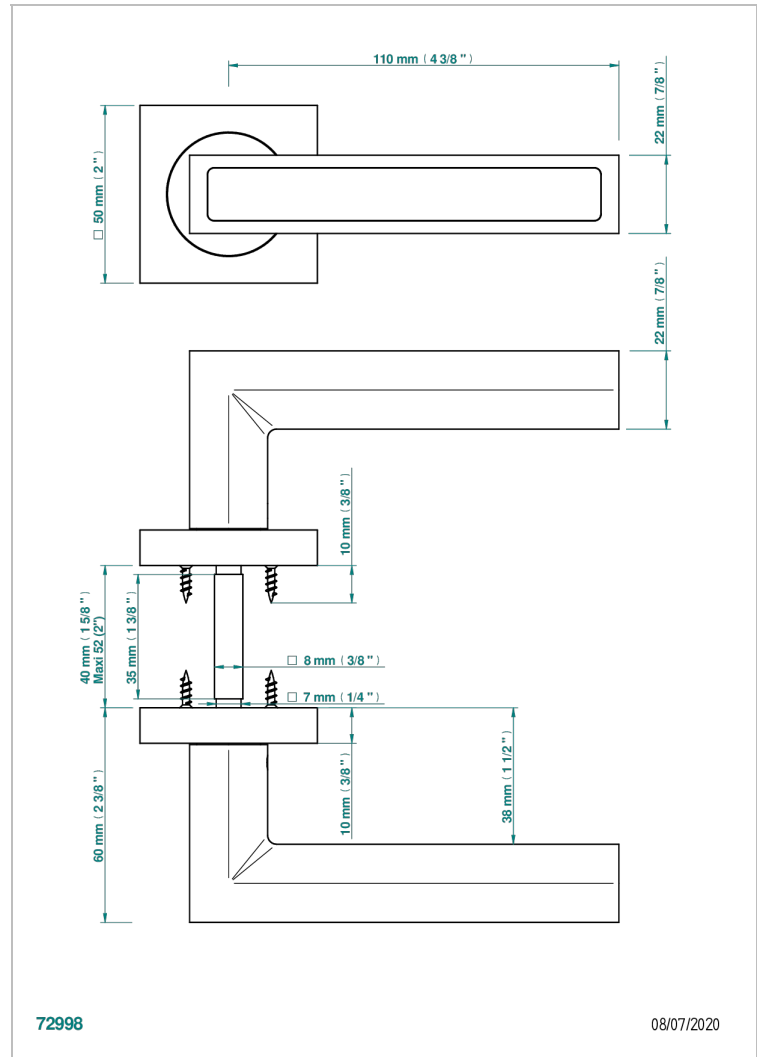

COLLECTION GENEVE

B8C-DHSS6

Pair of door handles - Genève, Bianco carrara marble

THG[®]
PARIS

CHARACTERISTIC

- Collection Genève
- Pair of door handles - Genève, Bianco carrara marble

AVAILABLE FINITIONS

Black ceram - D30
Blush PVD - H62
Brass color PVD - H49
Brown bronze color PVD - F33
Gold color PVD - H52
Graphite PVD - H64

Lacquered light bronze - D01
Matt Umber PVD - H67
Matt blush PVD - H60
Matt brass color PVD - H50
Matt brown bronze color PVD - F34
Matt gold - F07

Matt gold color PVD - H53
Matt graphite PVD - H65
Matt nickel (color finish) - C01
Matt nickel color PVD - H56
Nickel color PVD - H55
Polished chrome (color finish) - A02