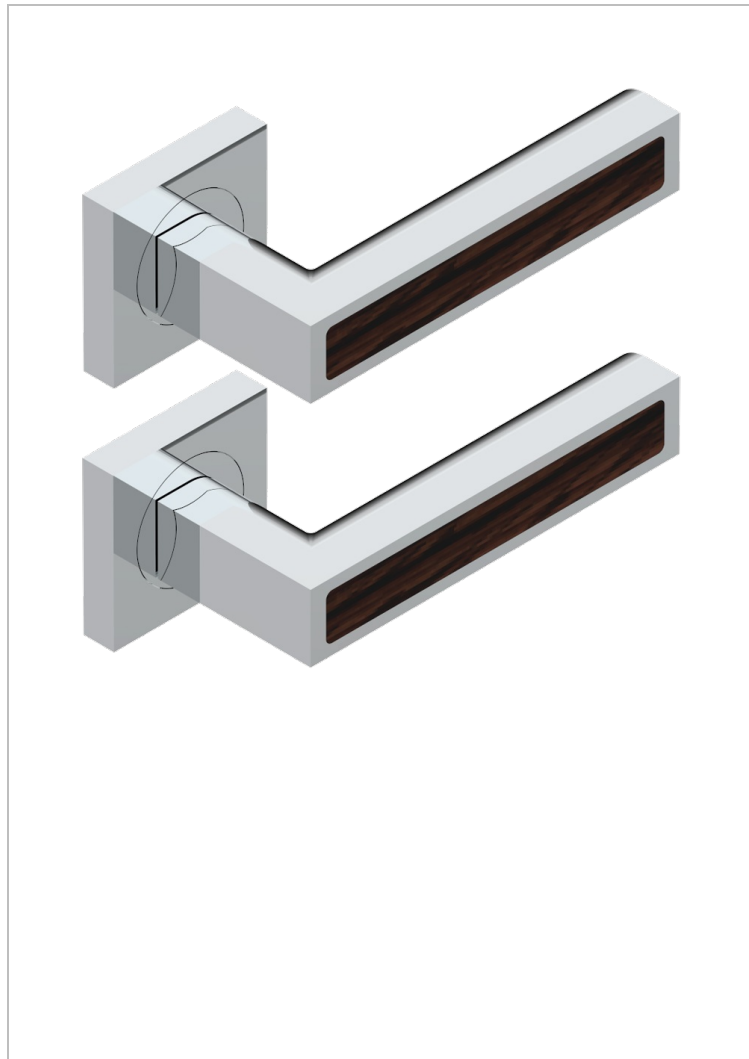

COLLECTION GENEVE

B8C-DHSW1

Pair of door handles - Genève, Ebony

THG[®]
PARIS

CHARACTERISTIC

- Collection Genève
- Pair of door handles - Genève, Ebony

AVAILABLE FINITIONS

Black ceram - D30
Blush PVD - H62
Brass color PVD - H49
Brown bronze color PVD - F33
Gold color PVD - H52
Graphite PVD - H64

Lacquered light bronze - D01
Matt Umber PVD - H67
Matt blush PVD - H60
Matt brass color PVD - H50
Matt brown bronze color PVD - F34
Matt gold - F07

Matt gold color PVD - H53
Matt graphite PVD - H65
Matt nickel (color finish) - C01
Matt nickel color PVD - H56
Nickel color PVD - H55
Polished chrome (color finish) - A02