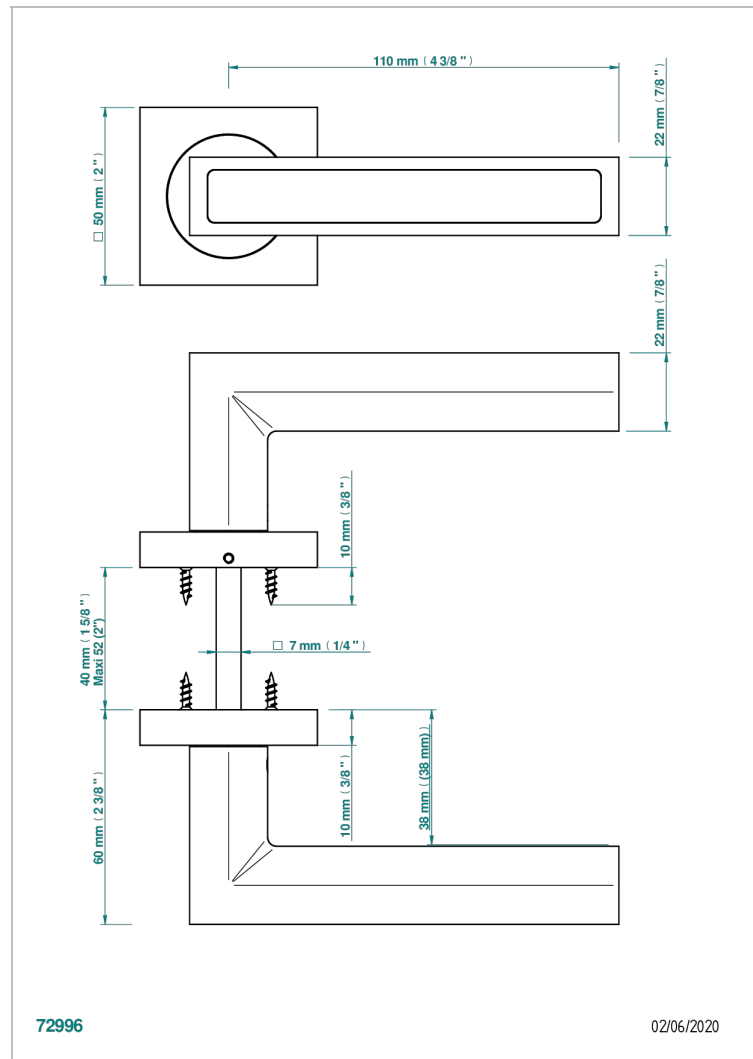

COLLECTION GENEVE

B8C-DHSW1

Pair of door handles - Genève, Ebony

THG[®]
PARIS

CHARACTERISTIC

- Collection Genève
- Pair of door handles - Genève, Ebony

AVAILABLE FINITIONS

Black ceram - D30
Blush PVD - H62
Brass color PVD - H49
Brown bronze color PVD - F33
Gold color PVD - H52
Graphite PVD - H64