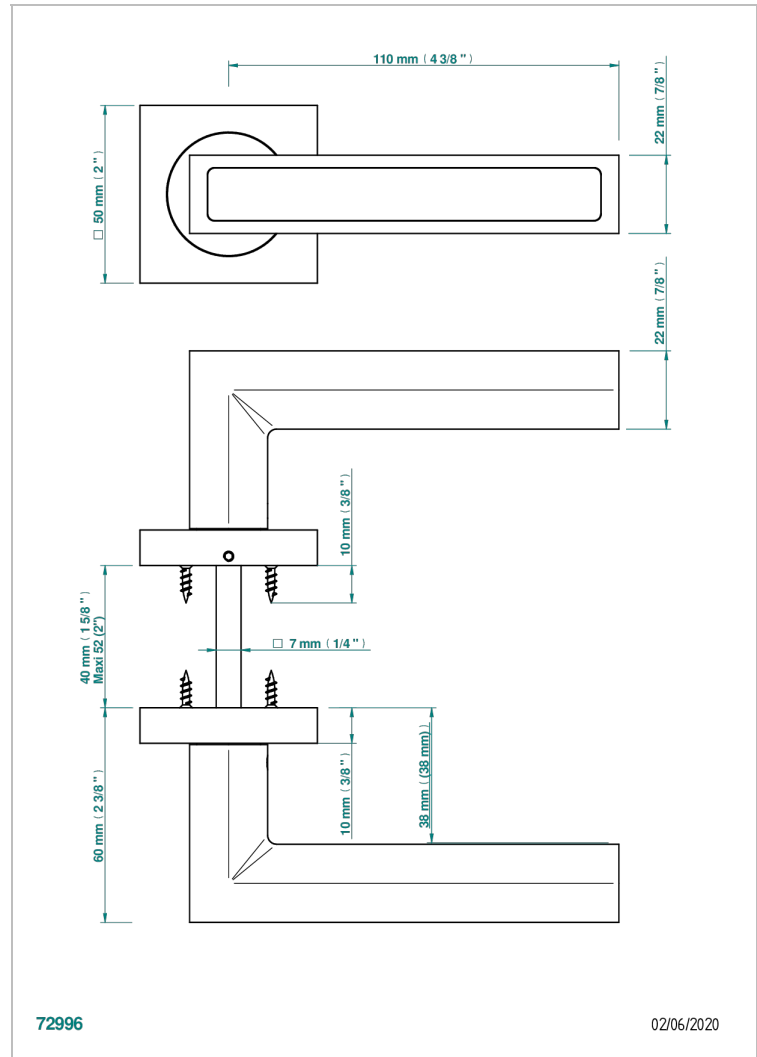

COLLECTION GENEVE

B8C-DHSW1

Paar Türgriffe, Genève Ebenholz

THG[®]
PARIS

72996

02/06/2020

EIGENSCHAFTEN

- Collection Genève
- Paar Türgriffe, Genève Ebenholz

VERFÜGBARE OBERFLÄCHEN

Blassgold - F30
Blassgold matt unlackiert - F31
Bronze hell - D01
Chrom - A02
Gold - F01
Gold matt - F07

Mattschwarz keramik - D30
Nickel matt - C01
Pvd blush - H62
Pvd blush matt - H60
Pvd bronze braun - F33
Pvd bronze braun matt - F34

Pvd gold - H52
Pvd gold matt - H53
Pvd graphite - H64
Pvd graphite matt - H65
Pvd messing - H49
Pvd messing matt - H50

Pvd nickel - H55
Pvd nickel matt - H56
Pvd umber - H66
Pvd umber matt - H67
Silbernickel - B01