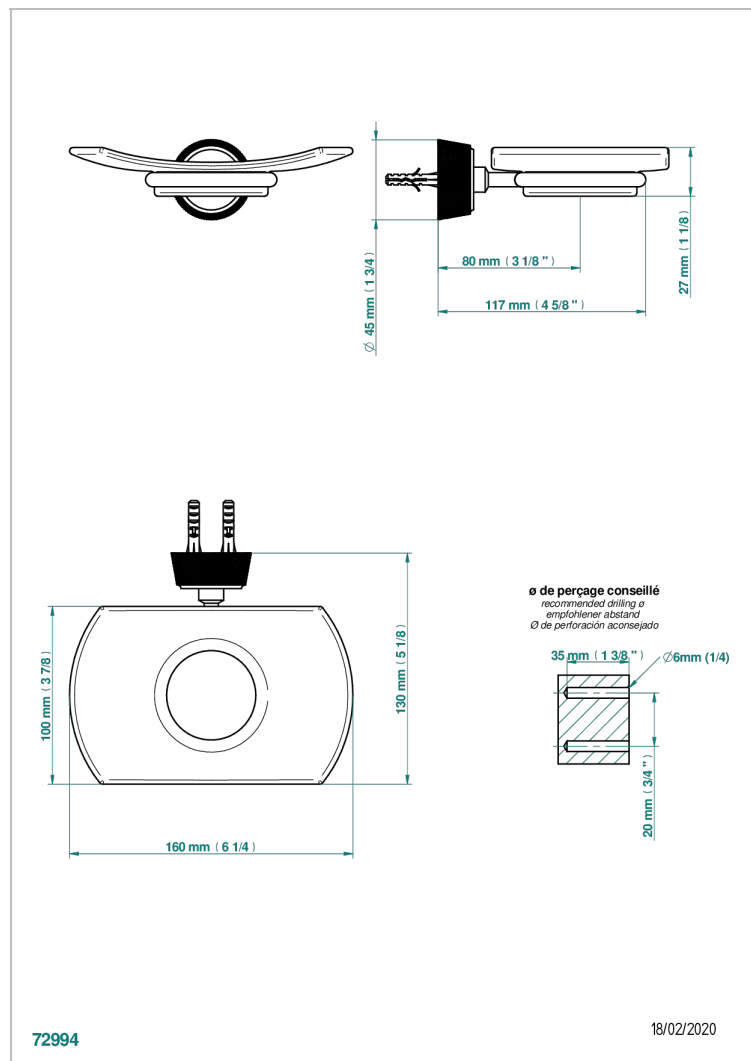

CORVAIR FIOR DI BOSCO WITH LEVER HANDLES

U8L-500

Glass soap dish, wall mounted

CHARACTERISTIC

- Corvoir Fior di Bosco with lever handles
- Glass soap dish, wall mounted

AVAILABLE FINITIONS

Black ceram - D30
Blush PVD - H62
Brass color PVD - H49
Brown bronze color PVD - F33
Chrome polished - A02
Gold color PVD - H52