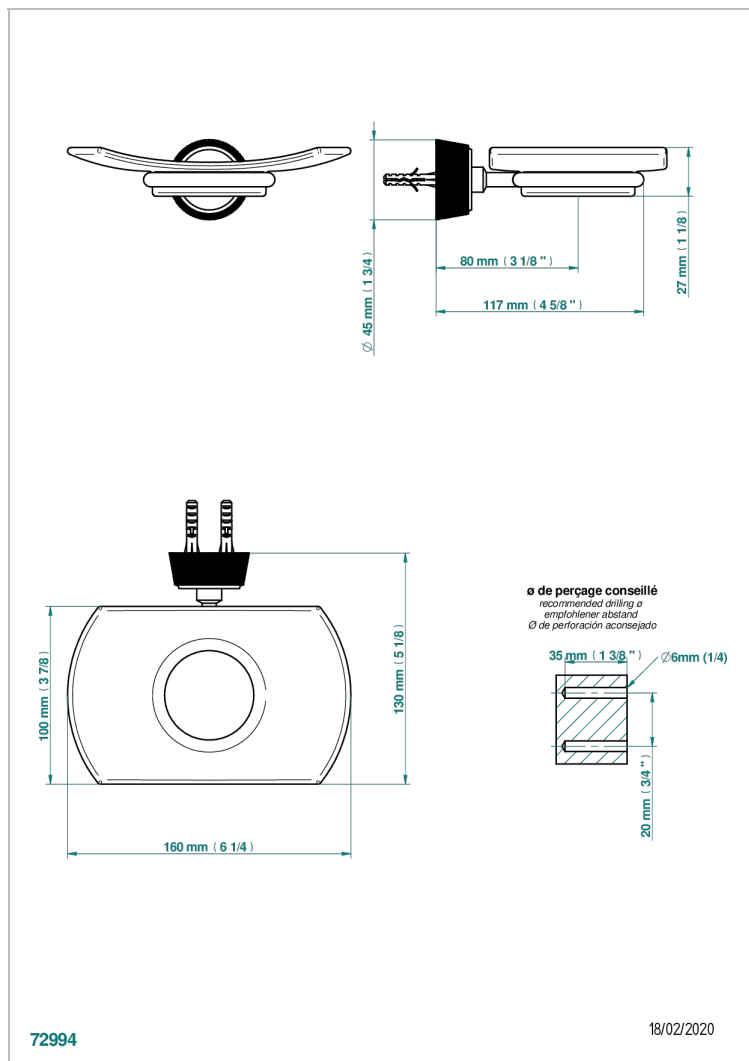

CORVAIR FIOR DI BOSCO WITH LEVER

U8L-500

Wall mounted glass soap dish

THG[®]
PARIS

CHARACTERISTIC

- Corvoir Fior di Bosco with lever
- Wall mounted glass soap dish

AVAILABLE FINITIONS

Black ceram - D30
Blush PVD - H62
Brass color PVD - H49
Brown bronze color PVD - F33
Gold color PVD - H52
Graphite PVD - H64