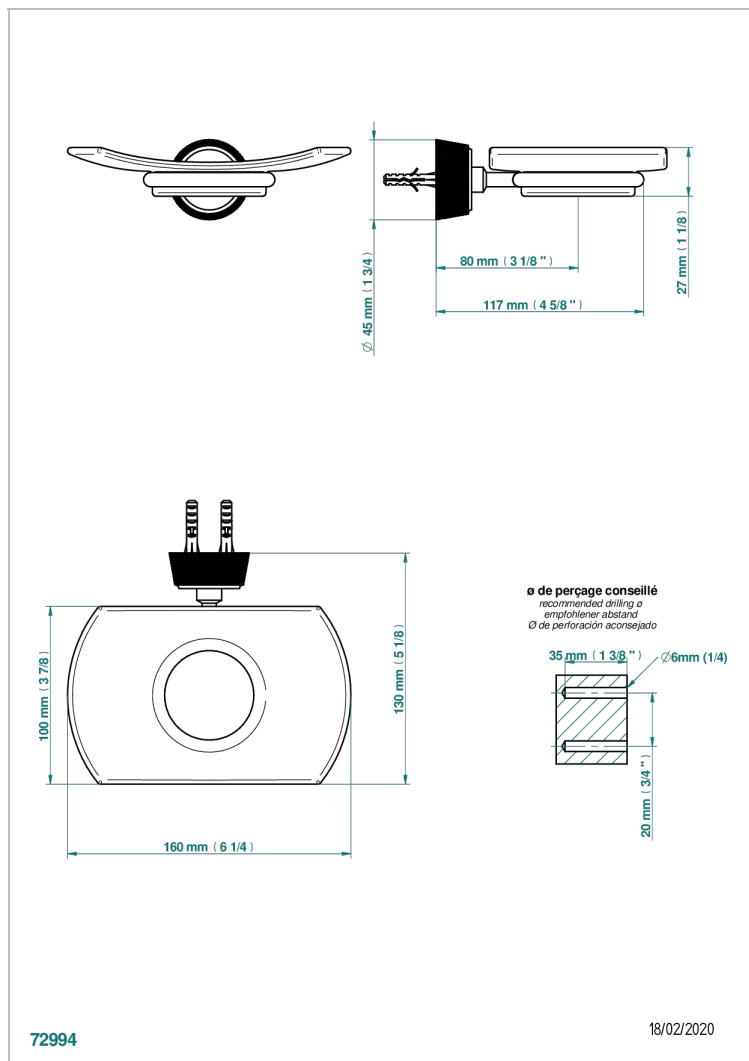

CORVAIR FIOR DI BOSCO WITH LEVER

U8L-500

Wall mounted glass soap dish

CHARACTERISTIC

- Corvoir Fior di Bosco with lever
- Wall mounted glass soap dish

AVAILABLE FINITIONS

Black ceram - D30
Blush PVD - H62
Brass color PVD - H49
Brown bronze color PVD - F33
Gold color PVD - H52
Graphite PVD - H64