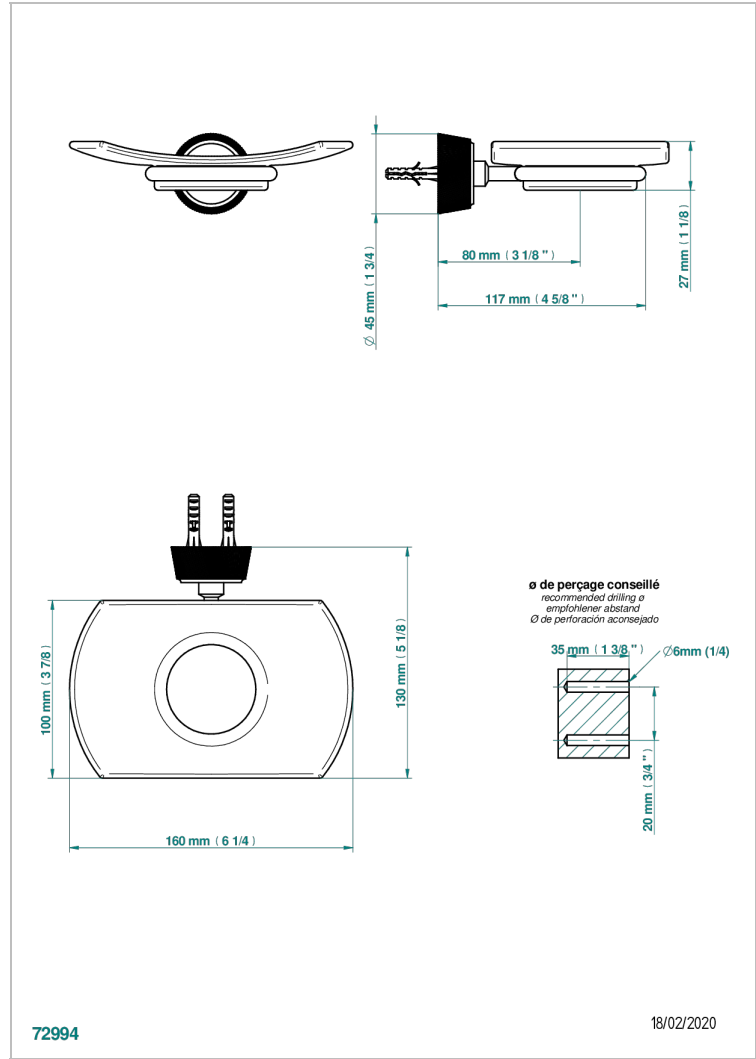

CORVAIR FIOR DI BOSCO WITH LEVER

U8L-500

壁挂式肥皂架，带玻璃肥皂碟

THG[®]
PARIS

特色

- Corvoir Fior di Bosco with lever
- 壁挂式肥皂架，带玻璃肥皂碟

可选饰面

Black ceram - D30
Blush PVD - H62
Graphite PVD - H64
Matt Umber PVD - H67
Matt blush PVD - H60
Matt graphite PVD - H65