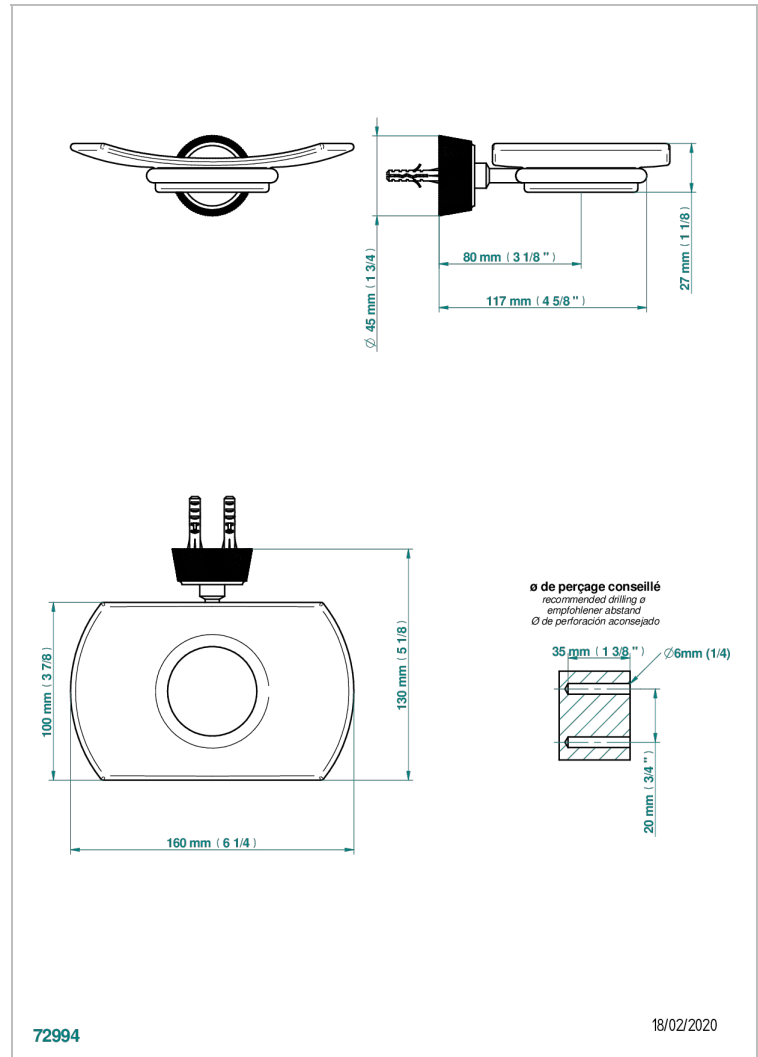

CORVAIR FIOR DI BOSCO

U8K-500

Glass soap dish, wall mounted

THG[®]
PARIS

CHARACTERISTIC

- Corvoir Fior di Bosco
- Glass soap dish, wall mounted

AVAILABLE FINITIONS

Black ceram - D30
Blush PVD - H62
Brass color PVD - H49
Brown bronze color PVD - F33
Chrome polished - A02
Gold color PVD - H52