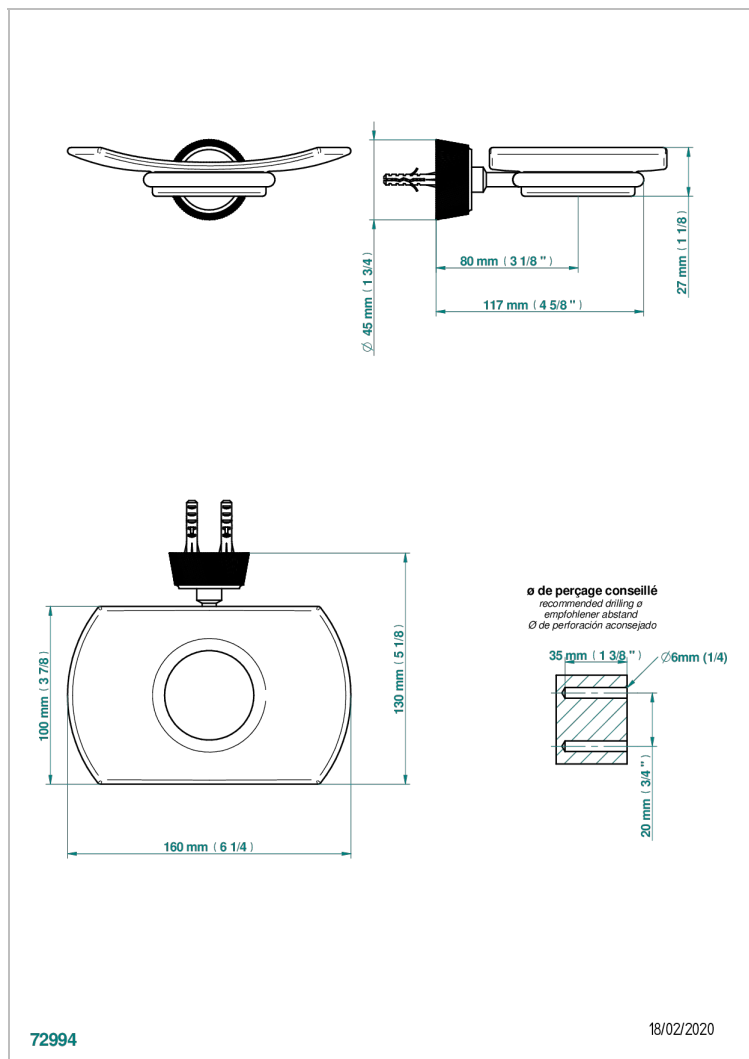

CORVAIR FIOR DI BOSCO

U8K-500

Wall mounted glass soap dish

THG[®]
PARIS

CHARACTERISTIC

- Corvoir Fior di Bosco
- Wall mounted glass soap dish

AVAILABLE FINITIONS

Black ceram - D30
Blush PVD - H62
Brass color PVD - H49
Brown bronze color PVD - F33
Gold color PVD - H52
Graphite PVD - H64