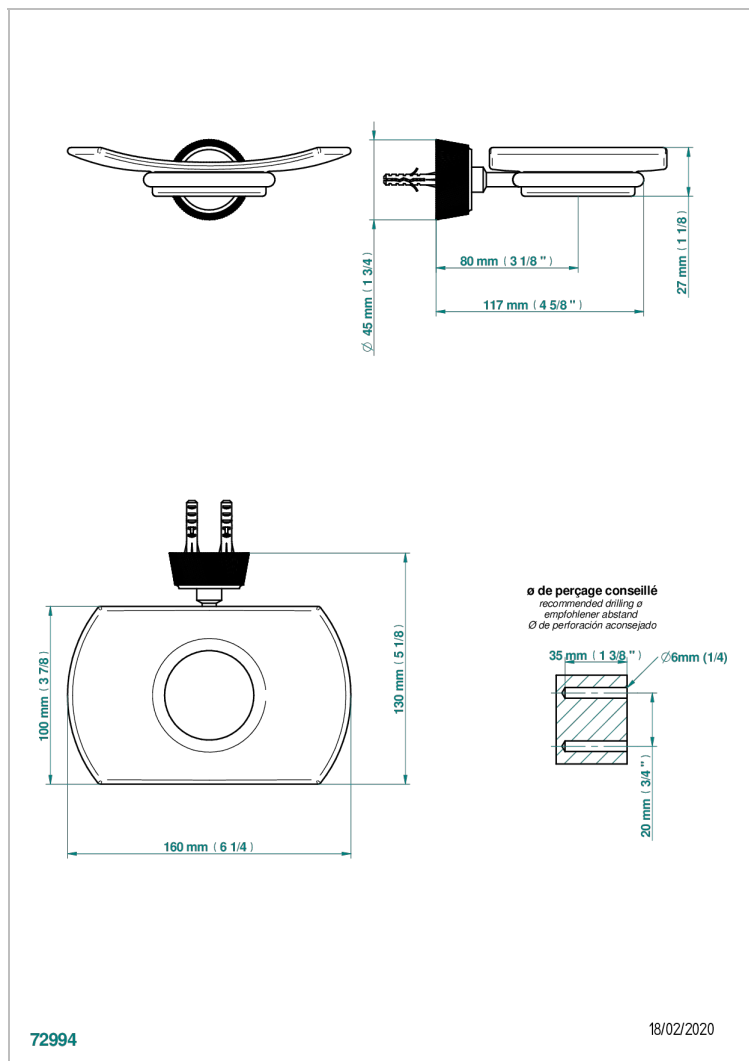

## CHARACTERISTIC

- Corvoir Fior di Bosco
- Wall mounted glass soap dish