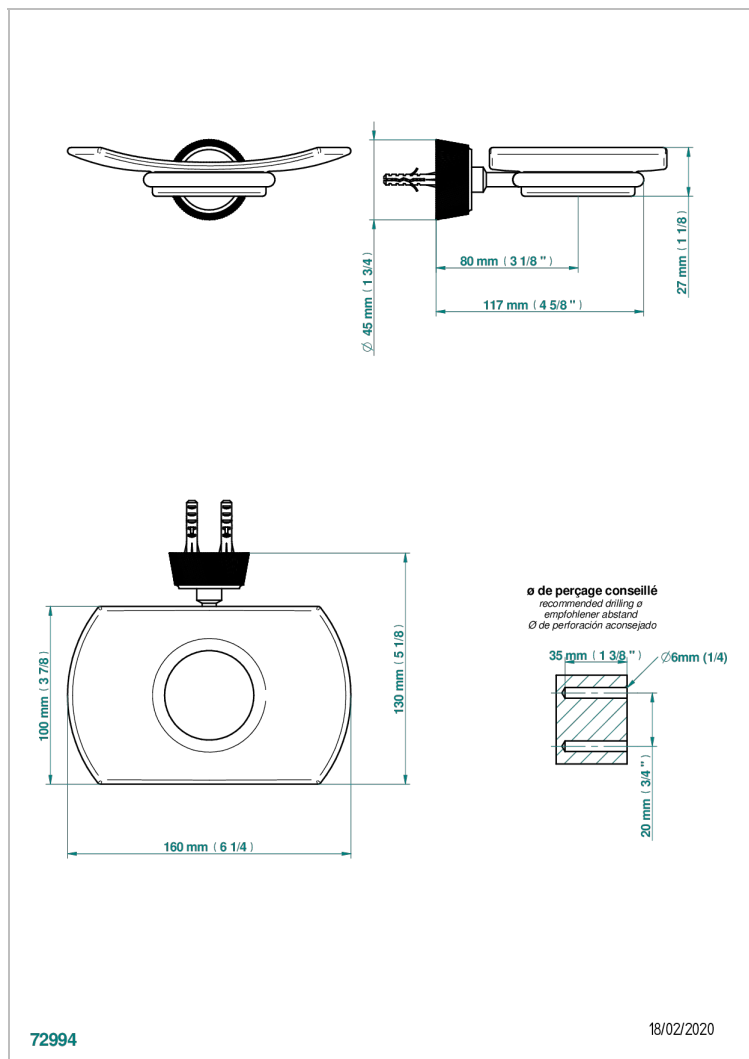

# CORVAIR PORTORO WITH LEVER HANDLES

U8J-500

Glass soap dish, wall mounted

THG<sup>®</sup>  
PARIS

## CHARACTERISTIC

- Corvaair Portoro with lever handles
- Glass soap dish, wall mounted