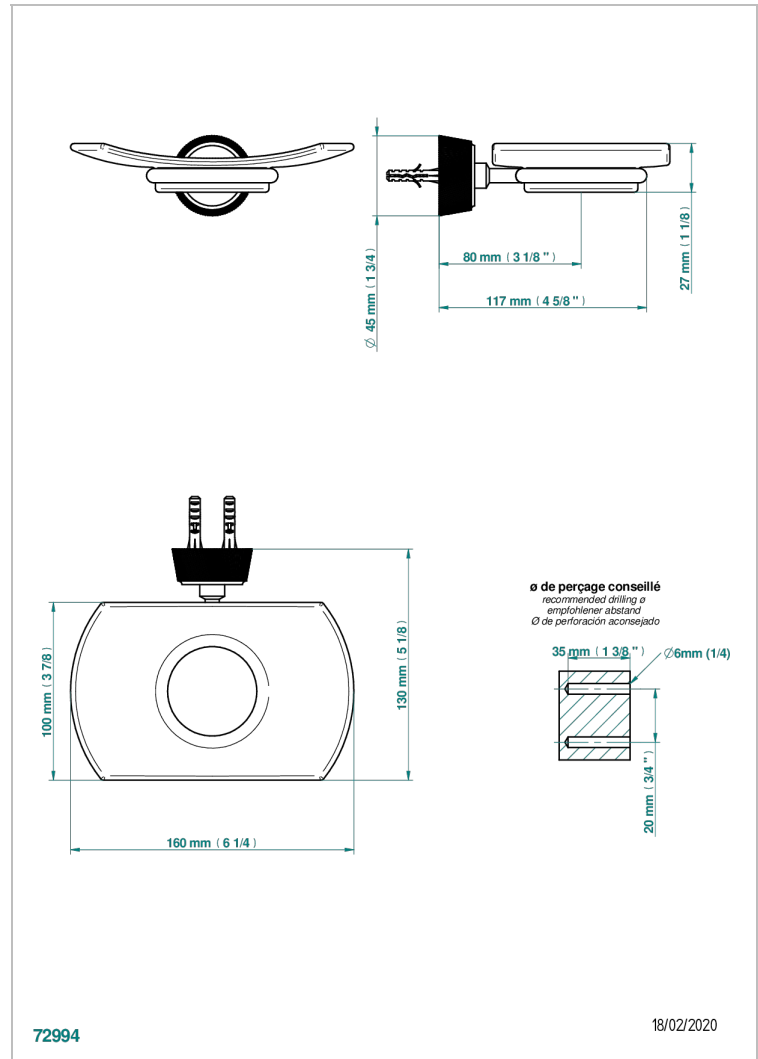

CORVAIR PORTORO WITH LEVER

U8J-500

Wall mounted glass soap dish

THG[®]
PARIS

CHARACTERISTIC

- Corvaair Portoro with lever
- Wall mounted glass soap dish

AVAILABLE FINITIONS

Black ceram - D30
Blush PVD - H62
Brass color PVD - H49
Brown bronze color PVD - F33
Gold color PVD - H52
Graphite PVD - H64