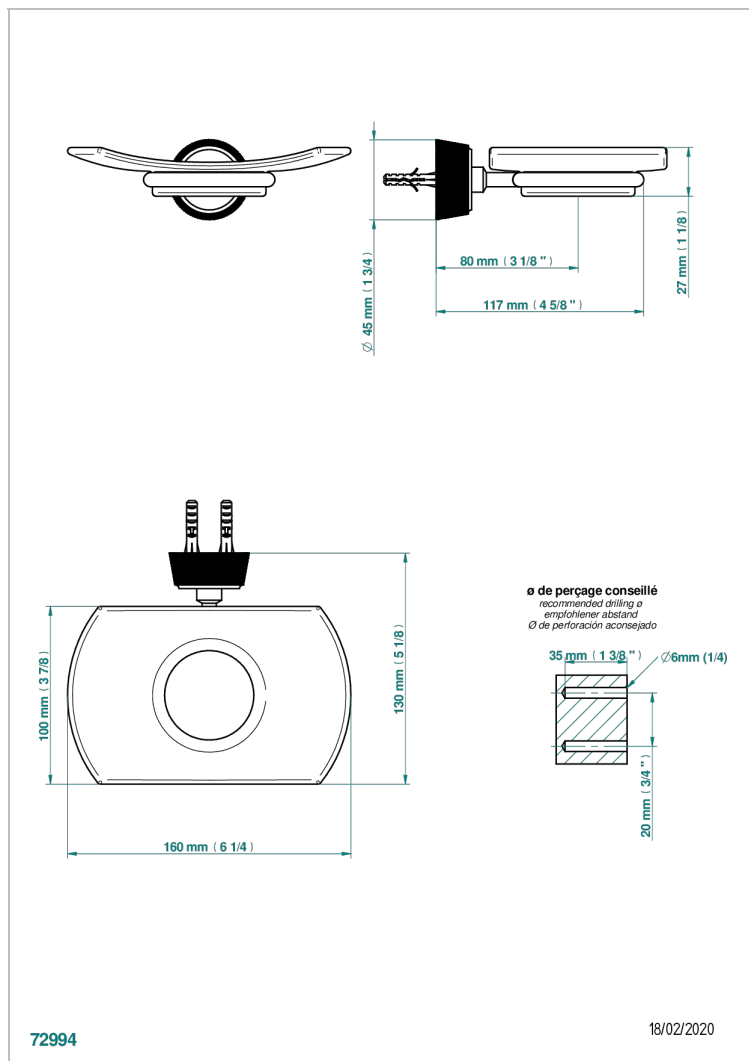

CORVAIR PORTORO WITH LEVER

U8J-500

Wall mounted glass soap dish

THG[®]
PARIS

CHARACTERISTIC

- Corvaair Portoro with lever
- Wall mounted glass soap dish

AVAILABLE FINITIONS

Black ceram - D30
Blush PVD - H62
Brass color PVD - H49
Brown bronze color PVD - F33
Gold color PVD - H52
Graphite PVD - H64