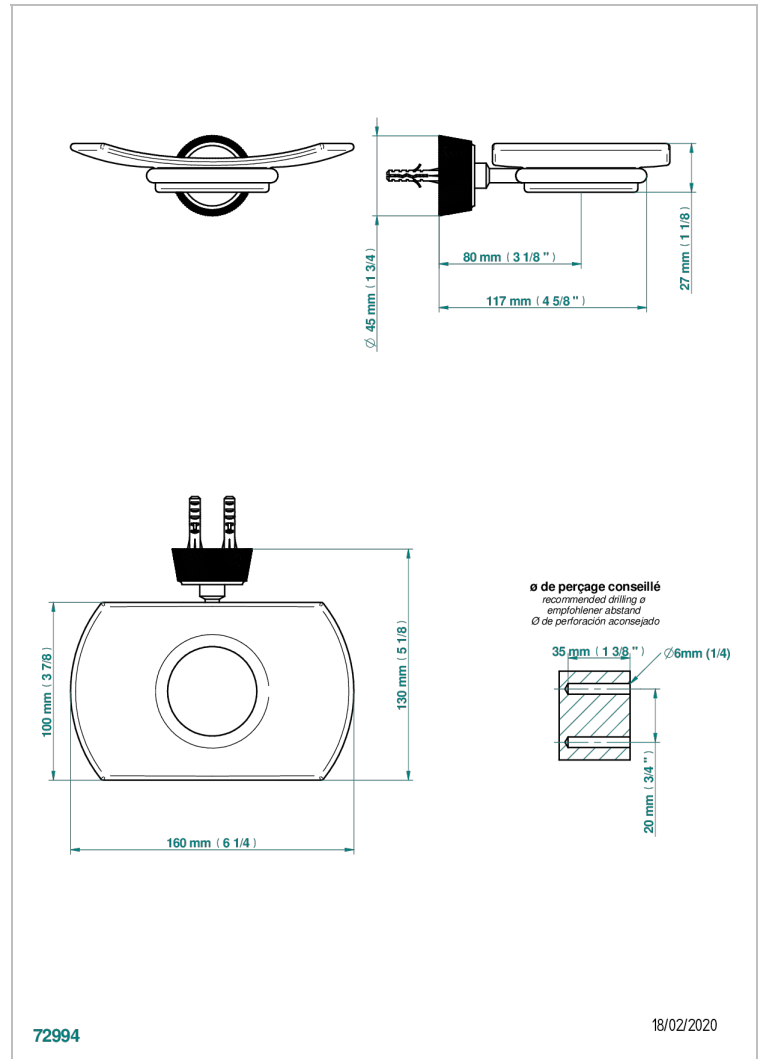

CORVAIR PORTORO WITH LEVER

U8J-500

壁挂式肥皂架，带玻璃肥皂碟

THG[®]
PARIS

特色

- Corvaair Portoro with lever
- 壁挂式肥皂架，带玻璃肥皂碟

可选饰面

Black ceram - D30
Blush PVD - H62
Graphite PVD - H64
Matt Umber PVD - H67
Matt blush PVD - H60
Matt graphite PVD - H65