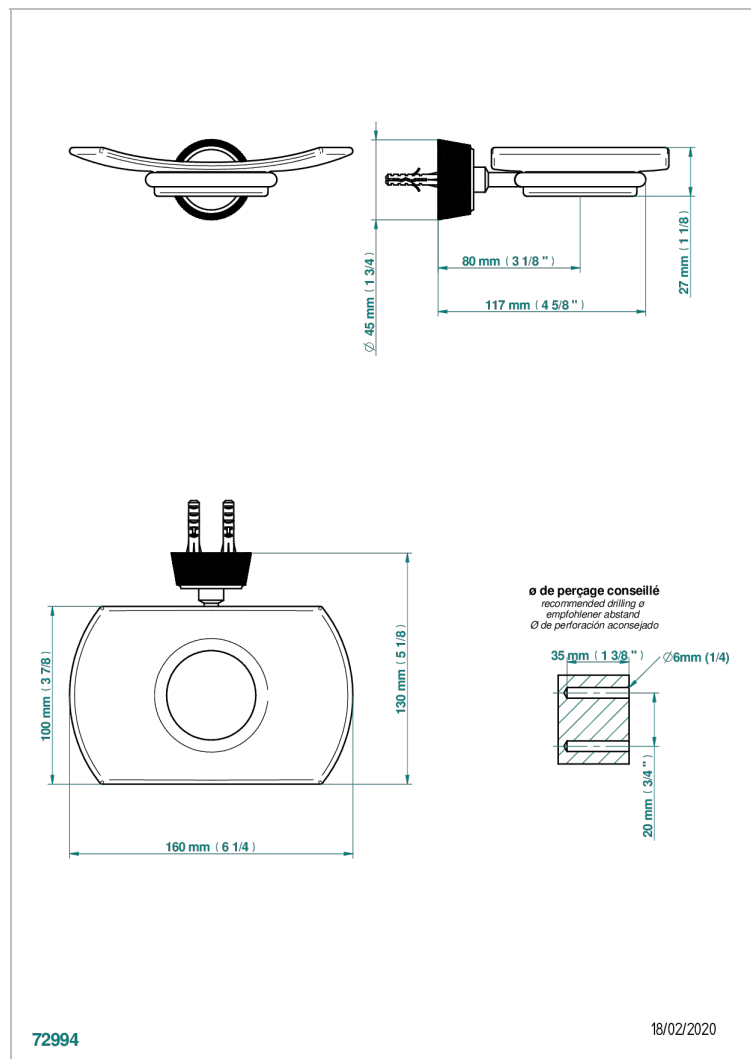

# CORVAIR PORTORO

U8H-500

Glass soap dish, wall mounted

THG<sup>®</sup>  
PARIS

## CHARACTERISTIC

- Corvoir Portoro
- Glass soap dish, wall mounted