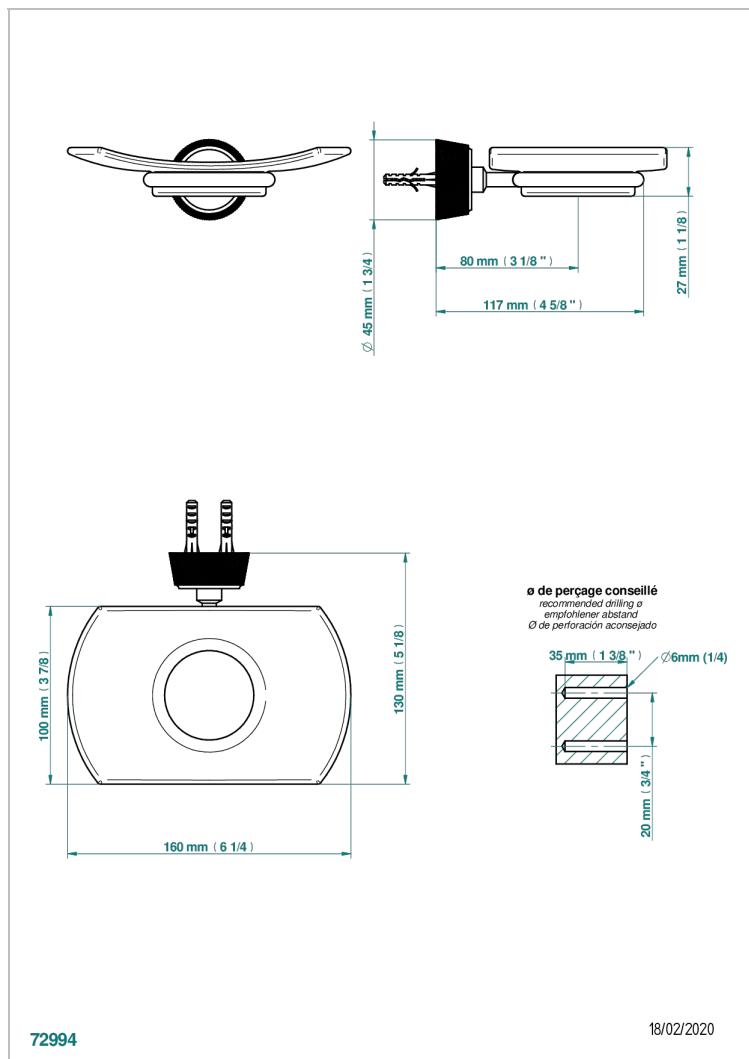

# CORVAIR PORTORO

U8H-500

Wall mounted glass soap dish

THG<sup>®</sup>  
PARIS

## CHARACTERISTIC

- Corvaair Portoro
- Wall mounted glass soap dish