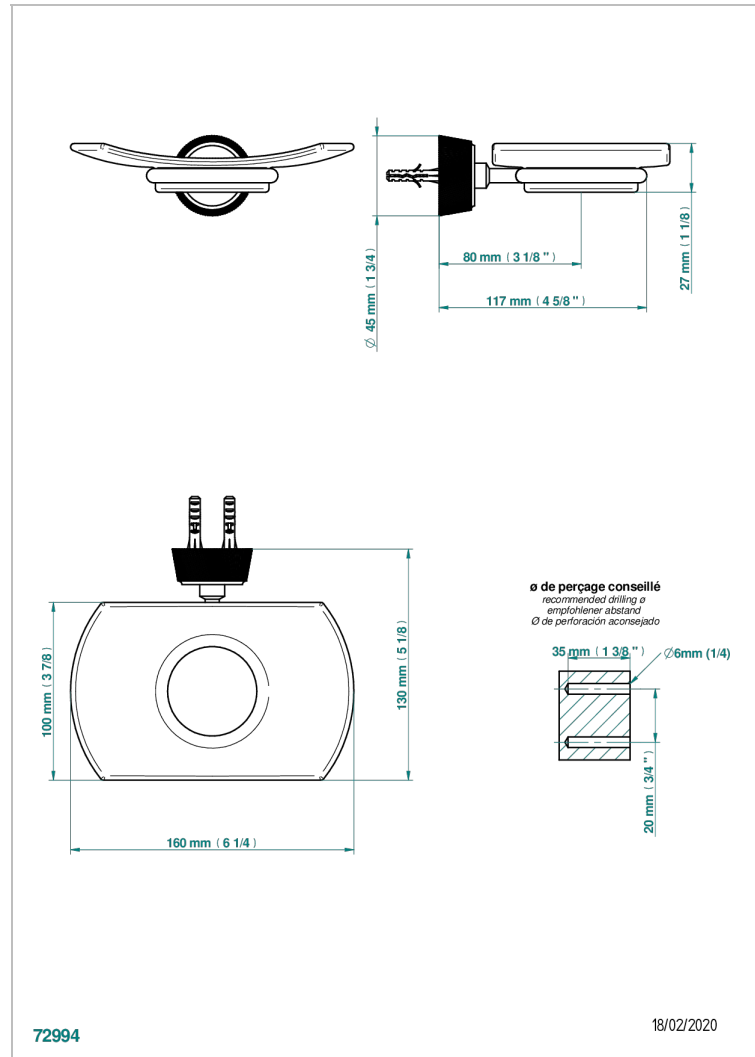

CORVAIR PORTORO

U8H-500

Wall mounted glass soap dish

THG[®]
PARIS

72994

18/02/2020

CHARACTERISTIC

- Corvoir Portoro
- Wall mounted glass soap dish